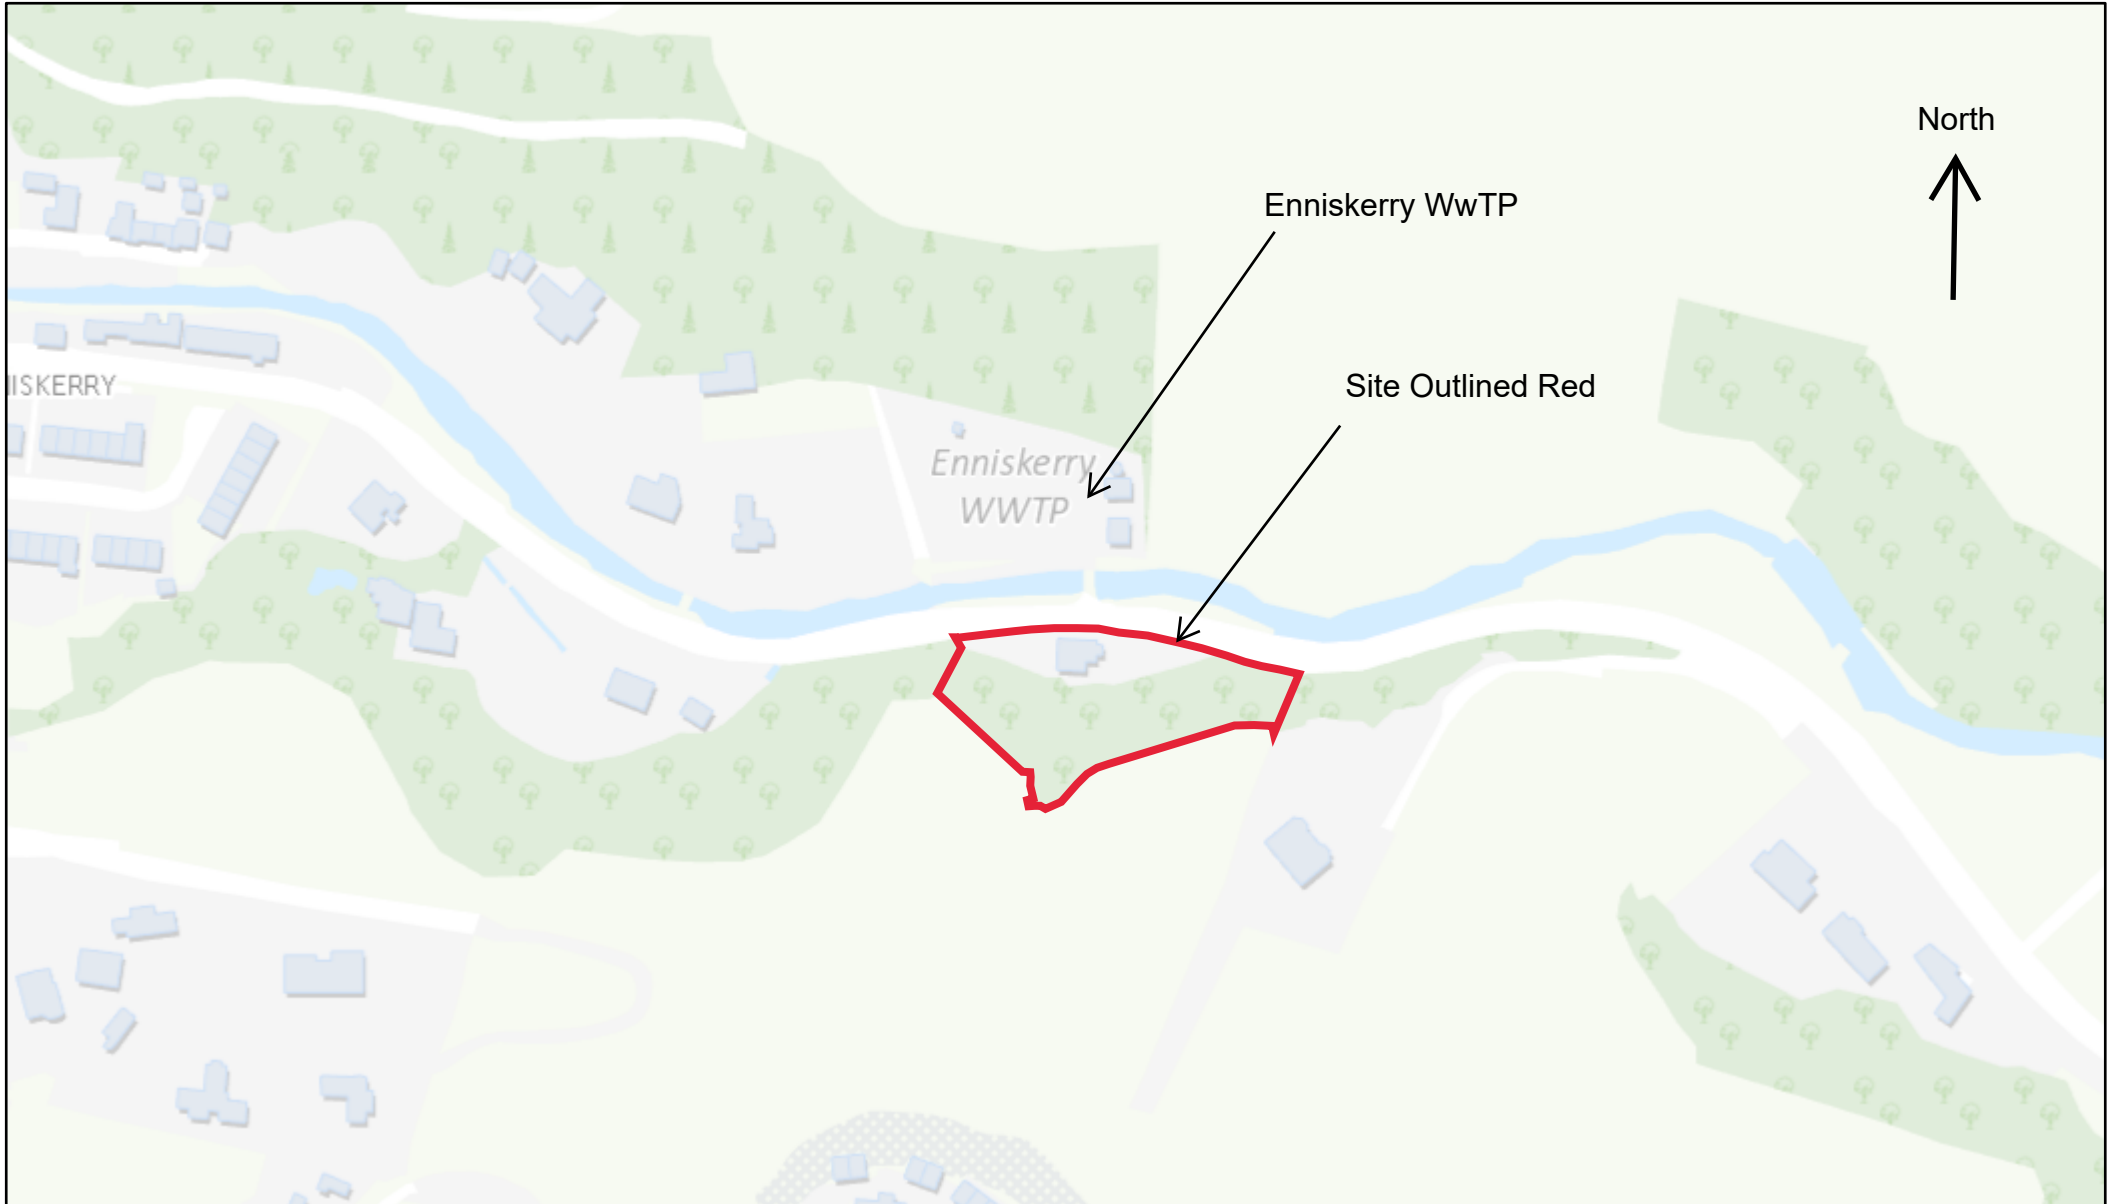

GeoHive Map

18/6/2024, 12:22:40

Irish National Grid Site Co-ordinates - X/E:322837, Y/N:217301
Townland of Cookstown
Enniskerry, County Wicklow