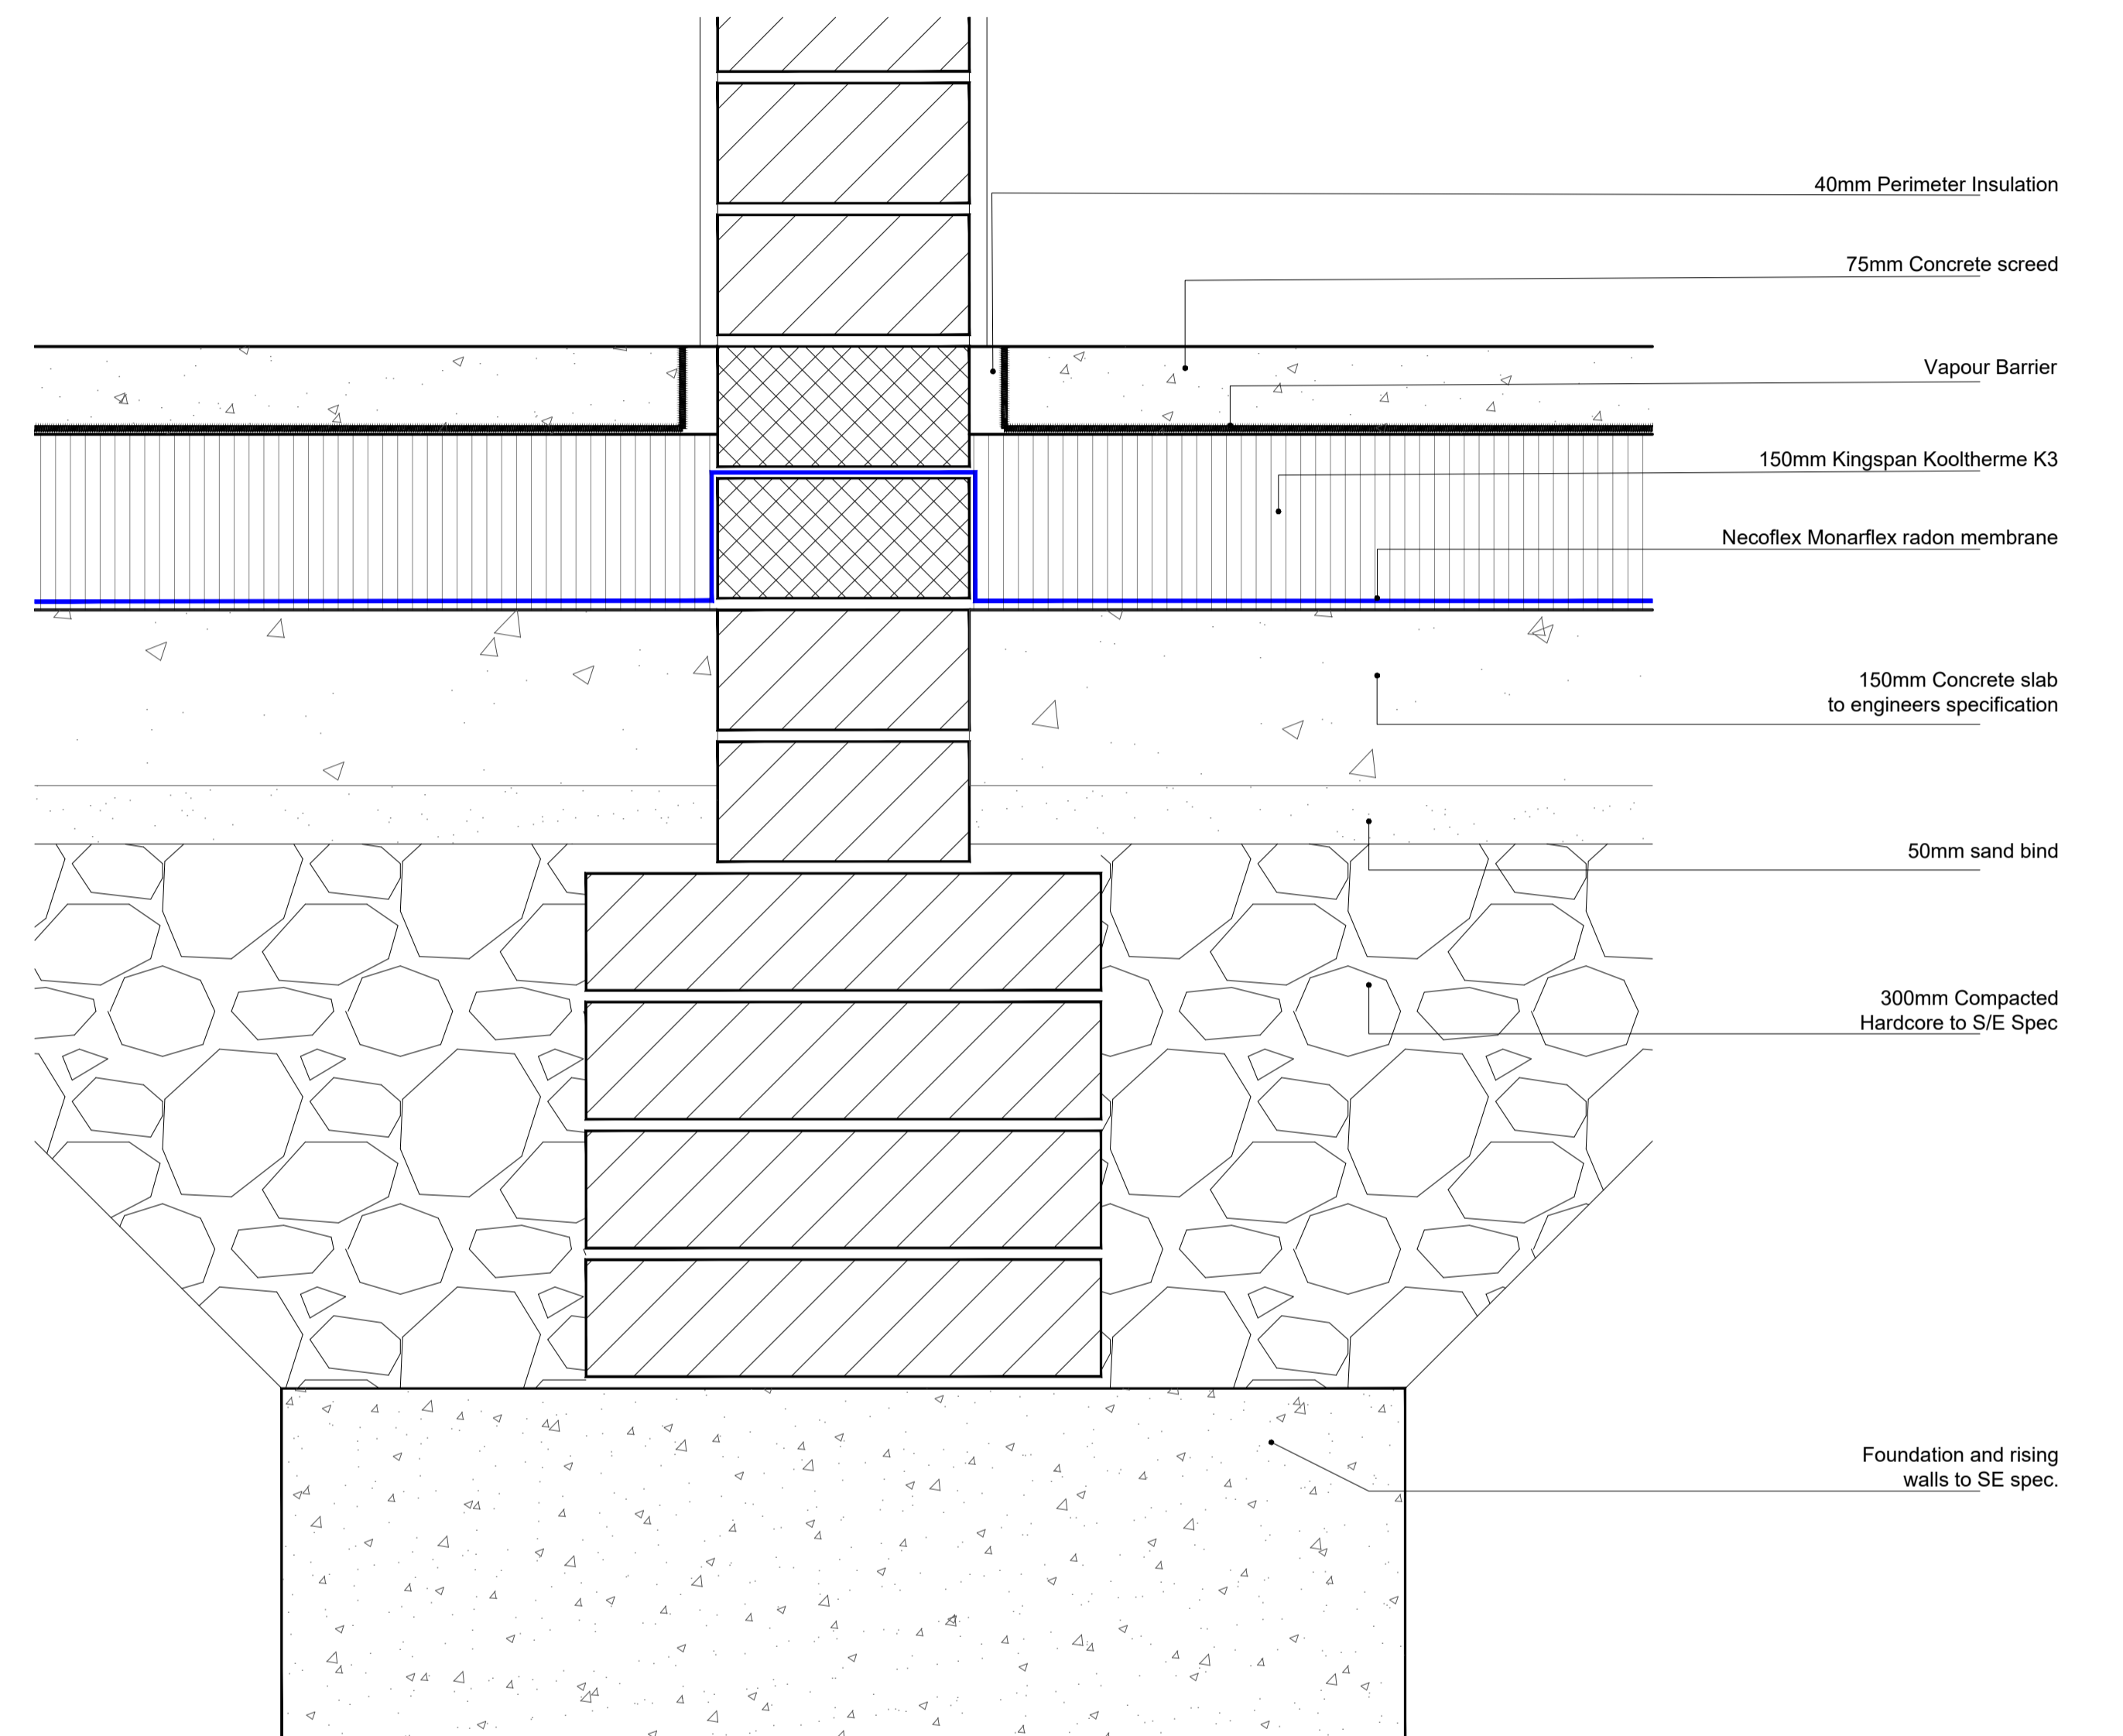

SECTION DETAIL 1
SCALE 1:5

SECTION DETAIL 2
SCALE 1:5

FOR CONSTRUCTION

PROJECT TITLE:	PROPOSED DEVELOPMENT at SWISS COTTAGE, ENNISKERRY, COUNTY WICKLOW
PROJECT No.:	IFA-2403
DATE:	17.06.2024
SCALE:	1:5
DRAWN BY:	IF
DRAWING TITLE:	DETAIL SHEET 1

DRAWING No. : pA[det]-001 REV : -