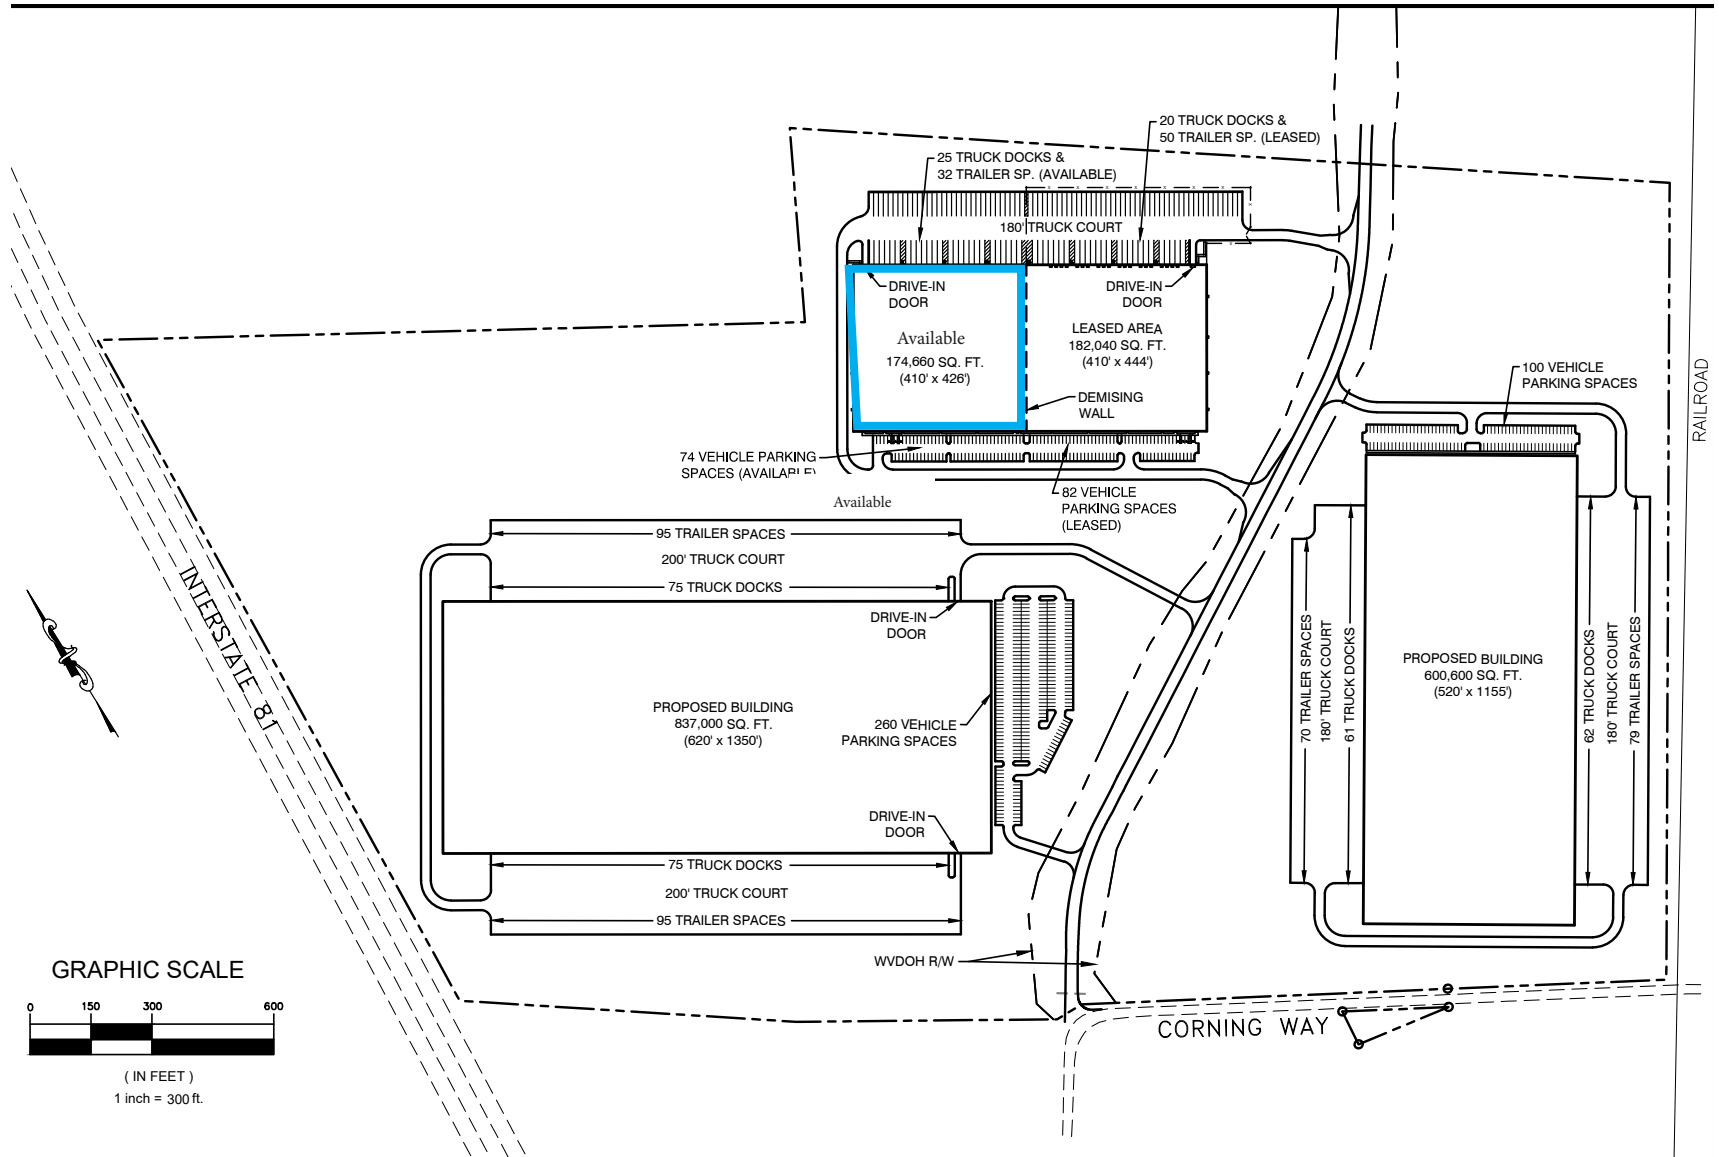

BEN LUKE

Assistant Vice President
DIR +1 703 394 4810
MOB +1 540 229 7294
ben.luke@colliers.com

Property Highlights

- » 174,700 SF available
- » 32' clear ceiling height
- » ESFR sprinkler system
- » T5 energy-efficient lighting
- » 180' loading dock court
- » 50' x 50' column spacing
- » 60' column depth at loading docks
- » Rental Rate: \$4.75 NNN

Site Plan

FOR LEASE > Mid-Atlantic I-81 Logistics Park

Construction Photos

FOR LEASE > Mid-Atlantic I-81 Logistics Park

Future Development

FOR LEASE > Mid-Atlantic I-81 Logistics Park

Area Map