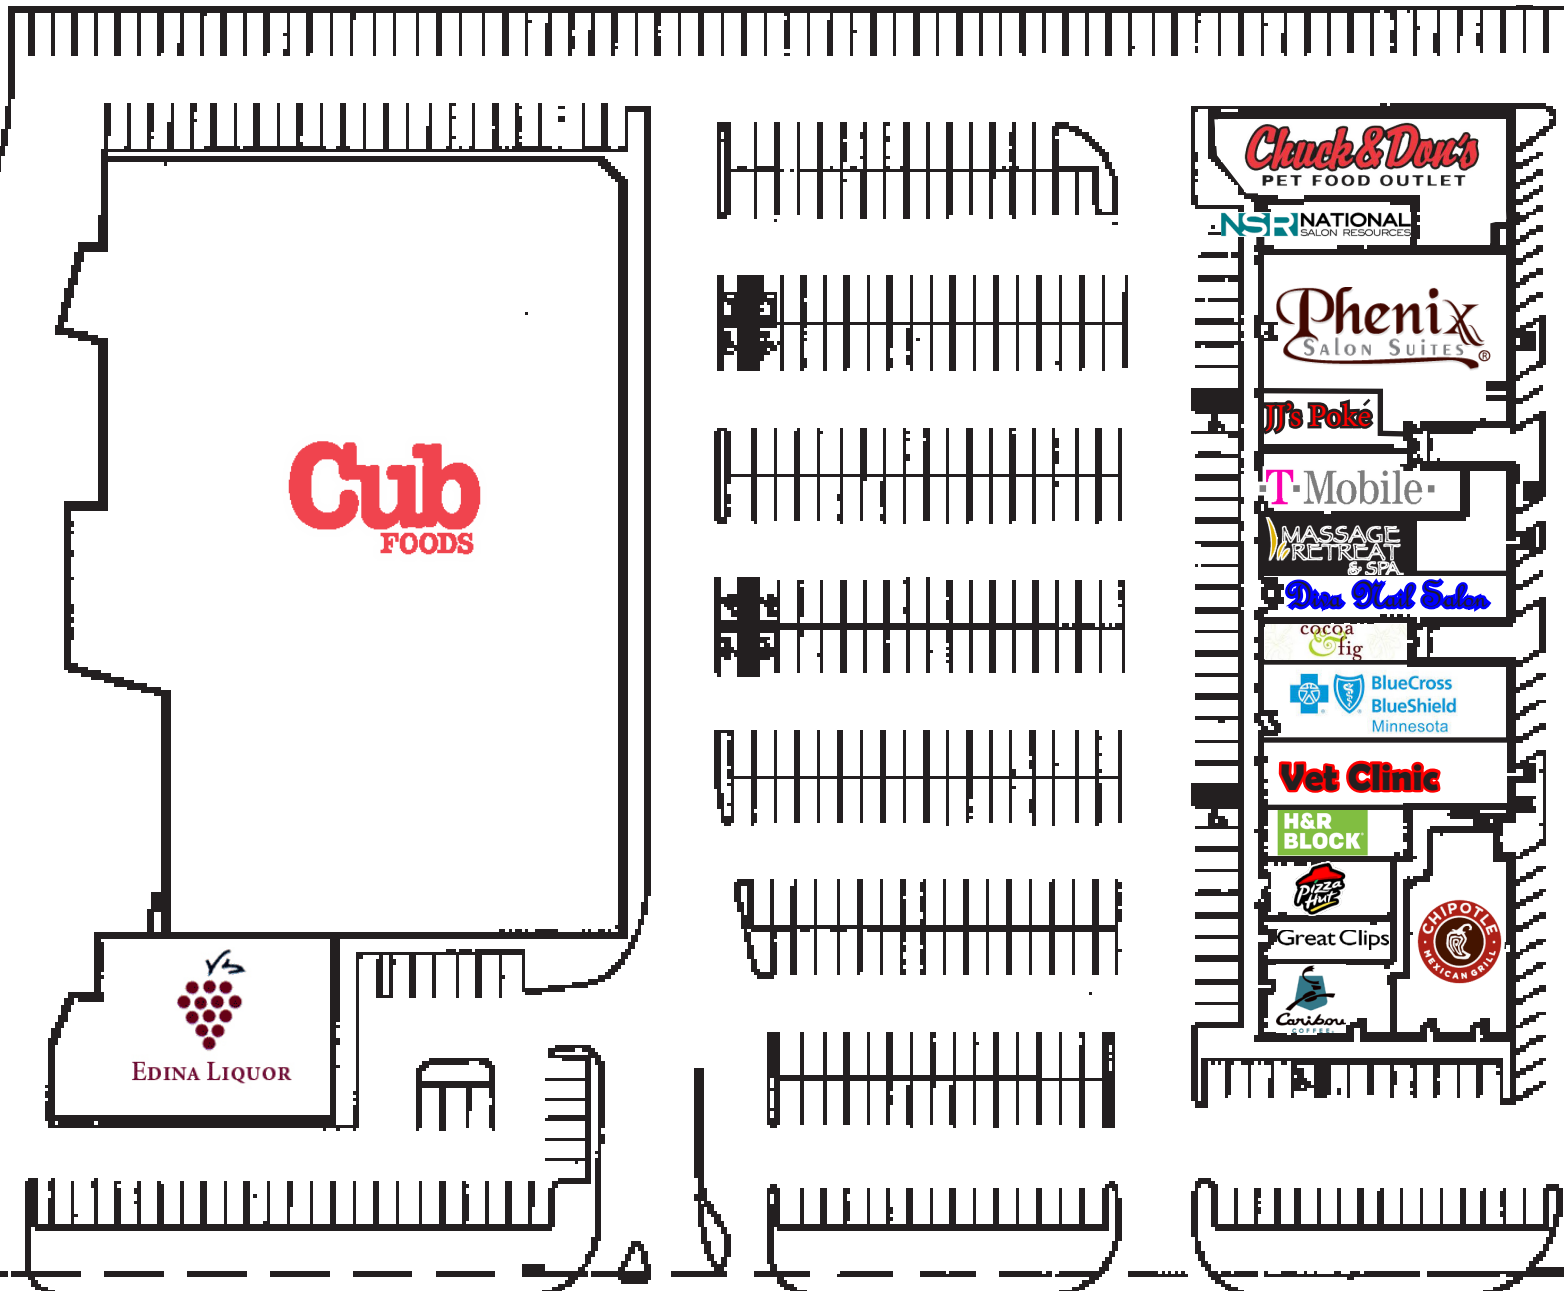

YORKDALE SHOPPES

6801 - 6823 York Avenue South
Edina, MN

YORK AVENUE (SOUTHDAL MALL)