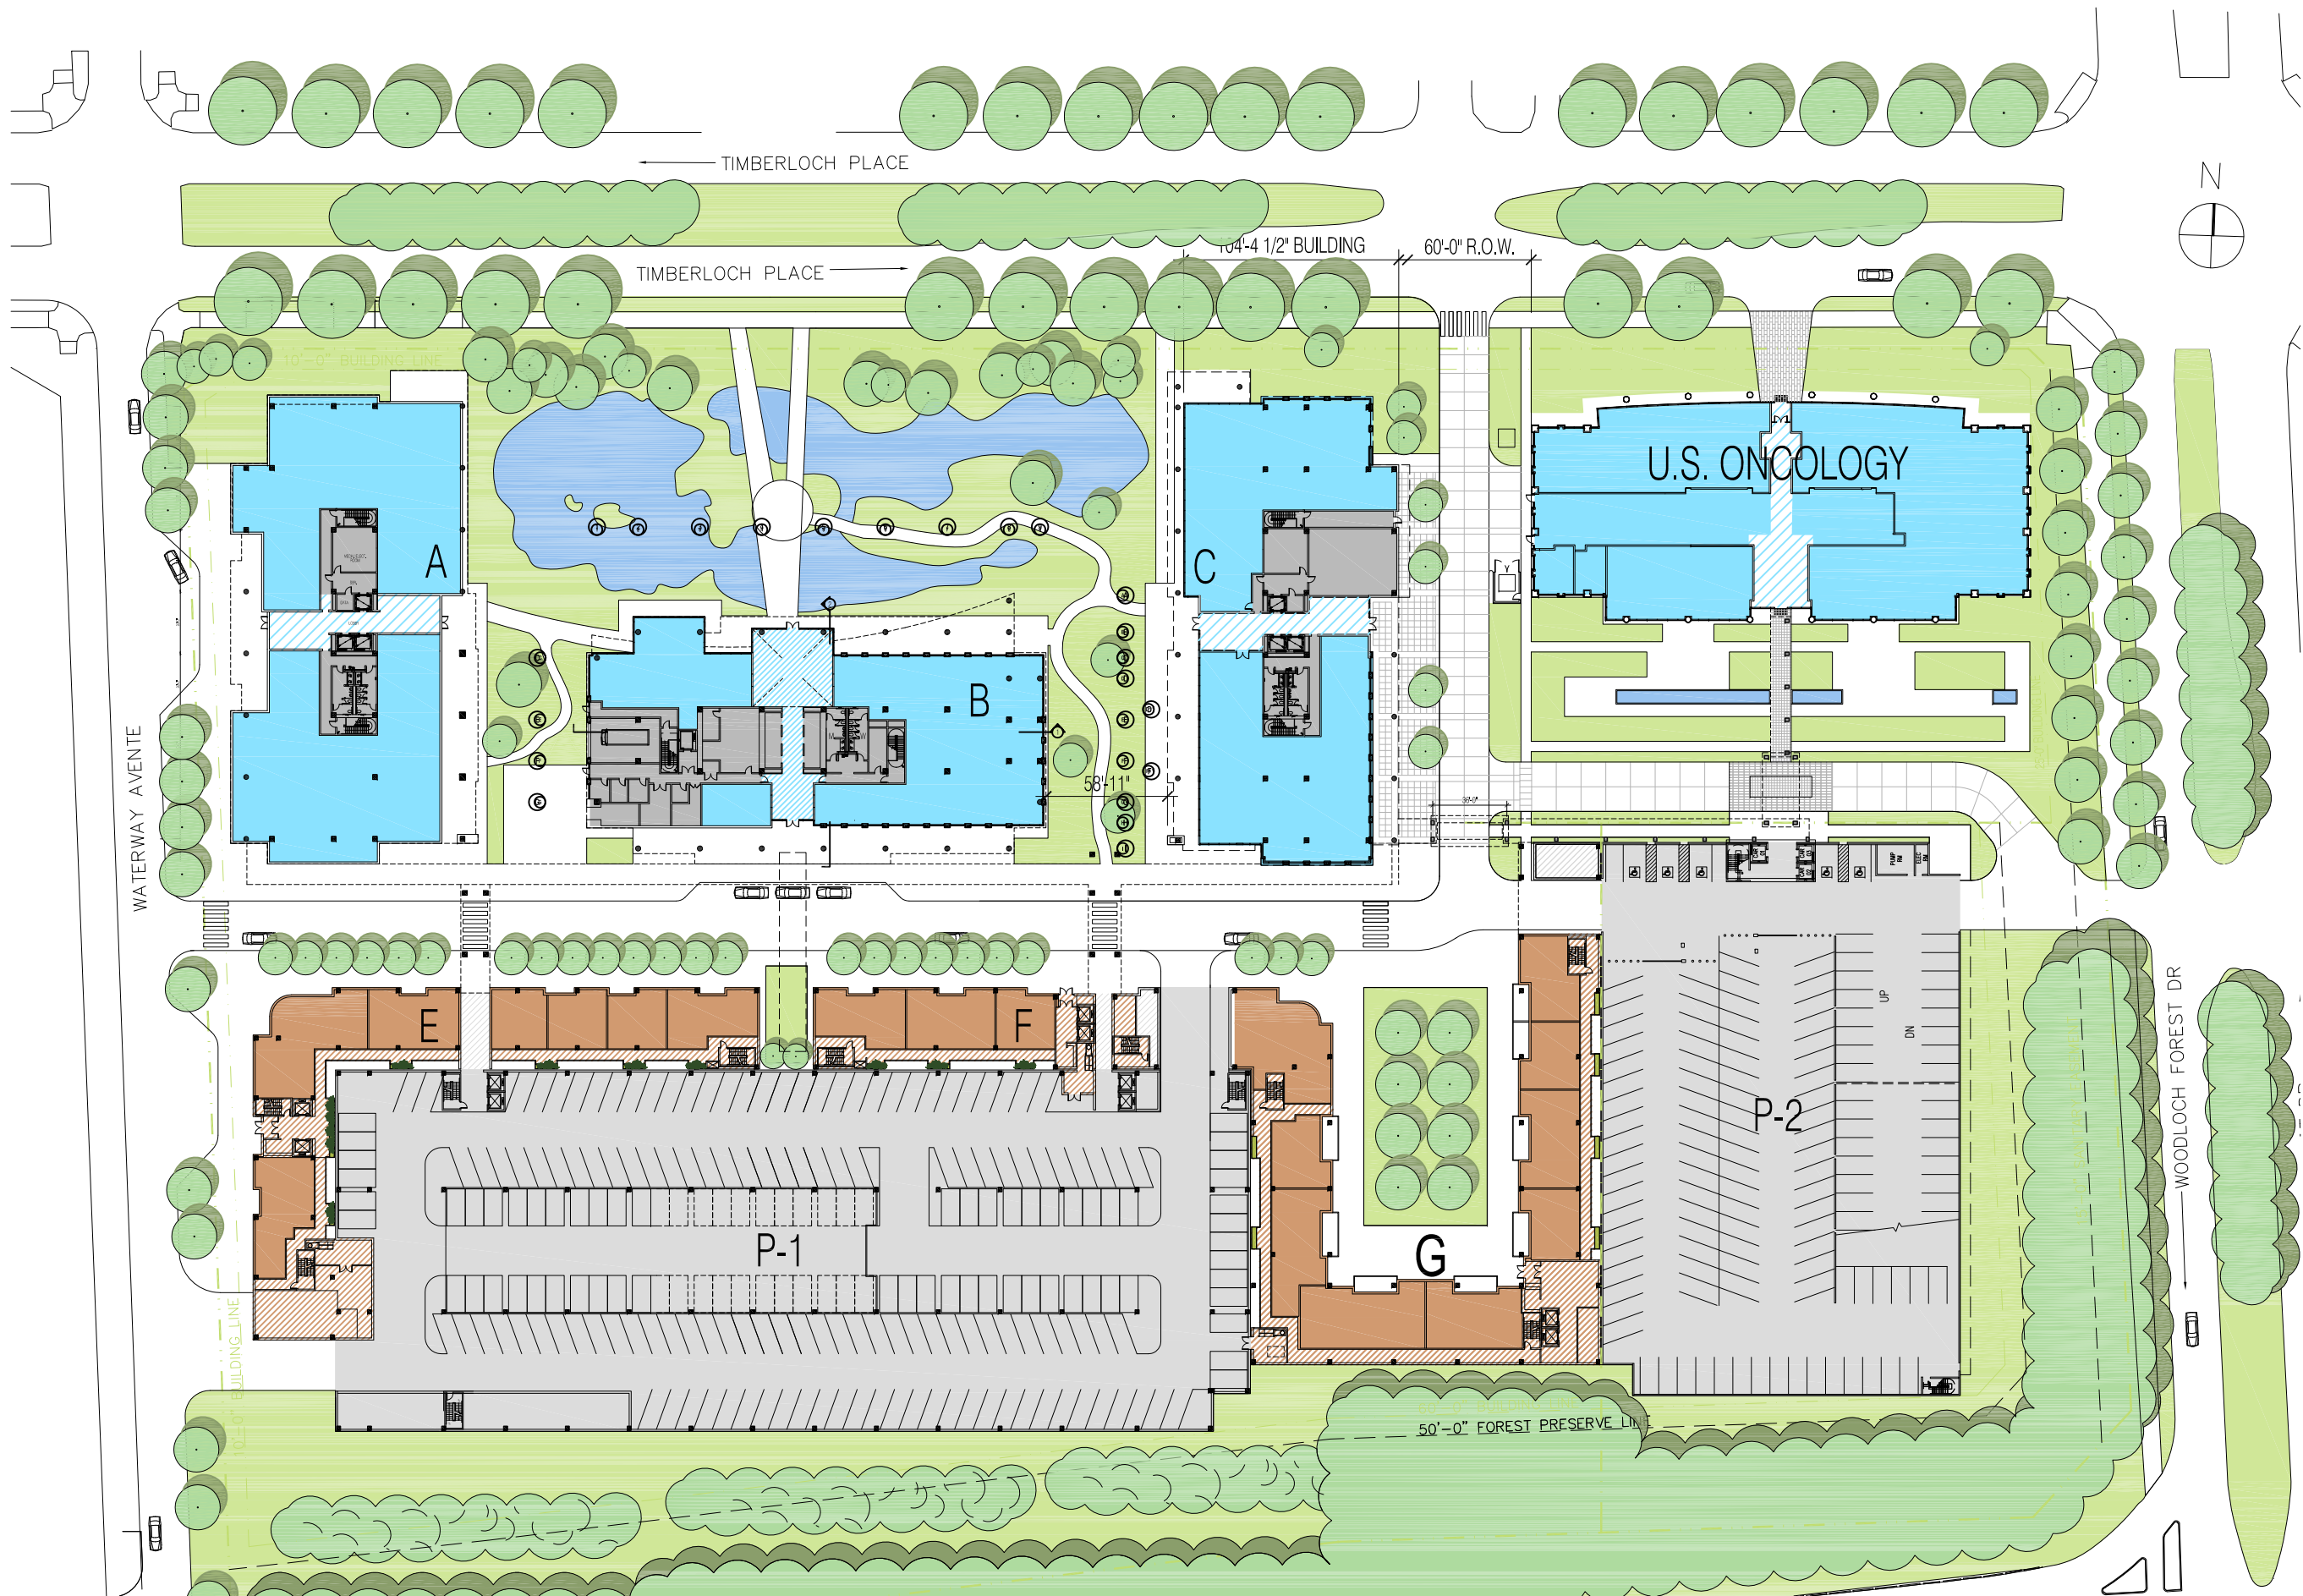

Building B
The Woodlands, Texas

(30' CORE / 14 LEVELS)

The Woodlands Development Company
2201 Timberloch Place
The Woodlands, TX 77380

PROJECT NUMBER: 05044

DATE: April 2010

REVISIONS:

SCALE: 1"=80'-0"

DRAWING NAME: TYPICAL RESIDENTIAL LEVEL

SITE PLAN

DRAWING NUMBER:

1 SITE PLAN
SCALE: 1"=80'-0"