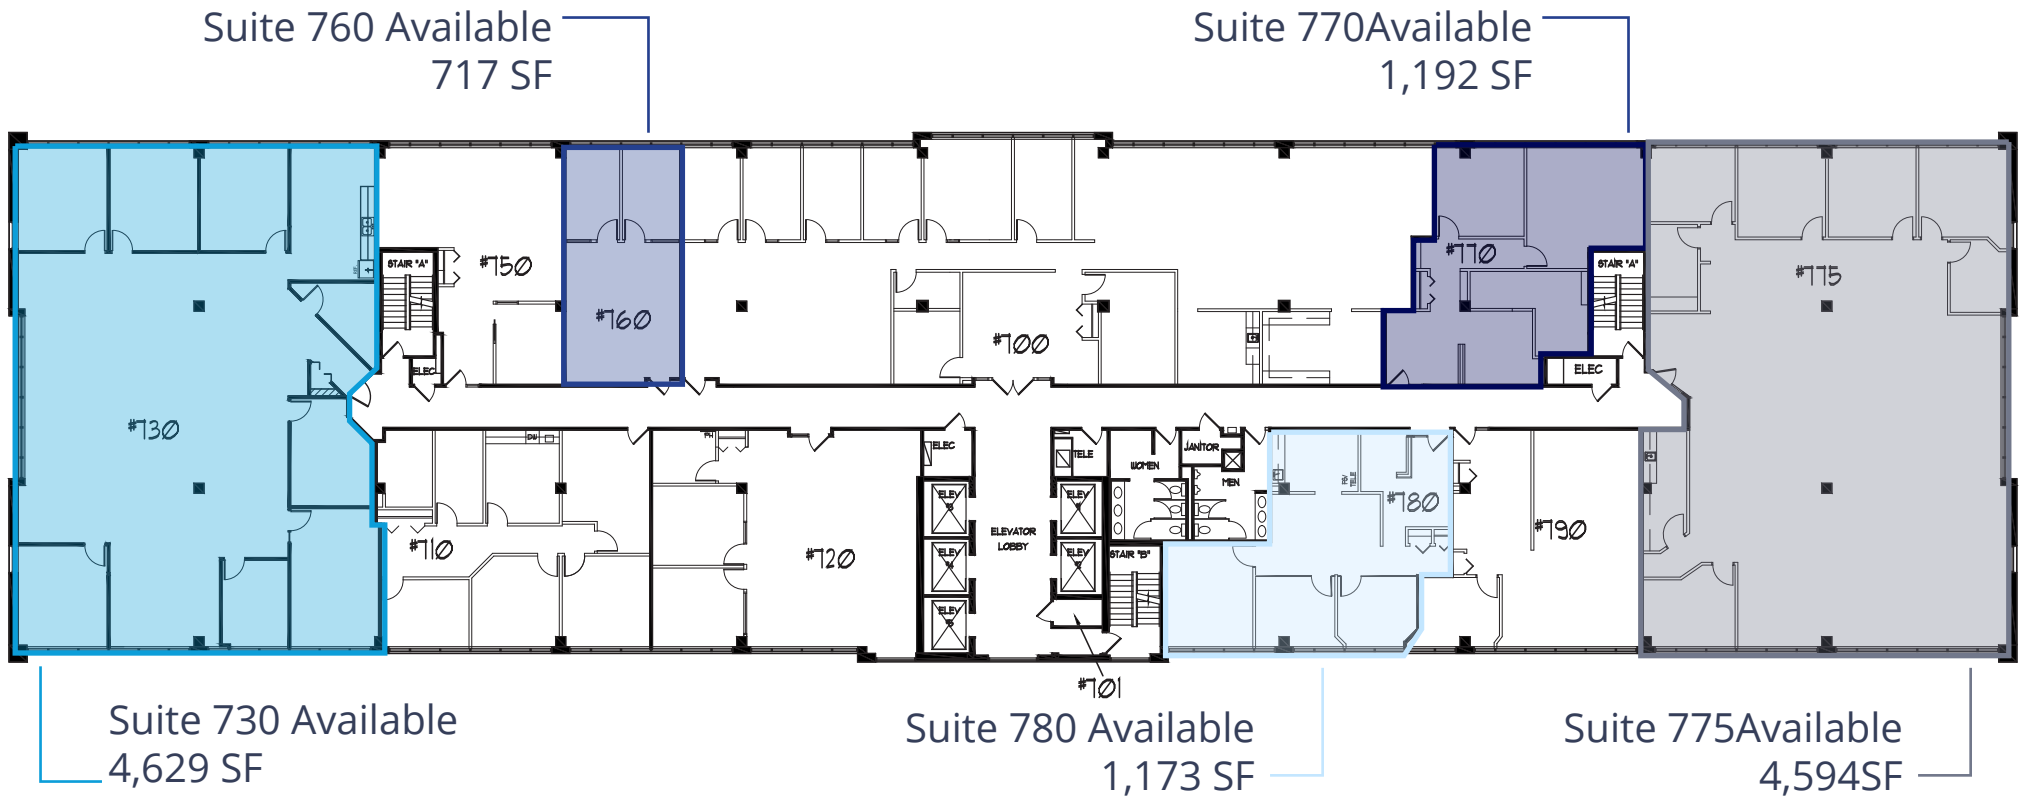

Park Place West - Floor 7

Michael Gelfman, SIOR
Executive Vice President
952 897 7875
michael.gelfman@colliers.com

Kevin O'Neill, SIOR
Executive Vice President
952 897 7724
kevin.oneill@colliers.com

Nathan Karrick
Vice President
952 897 7722
nathan.karrick@colliers.com