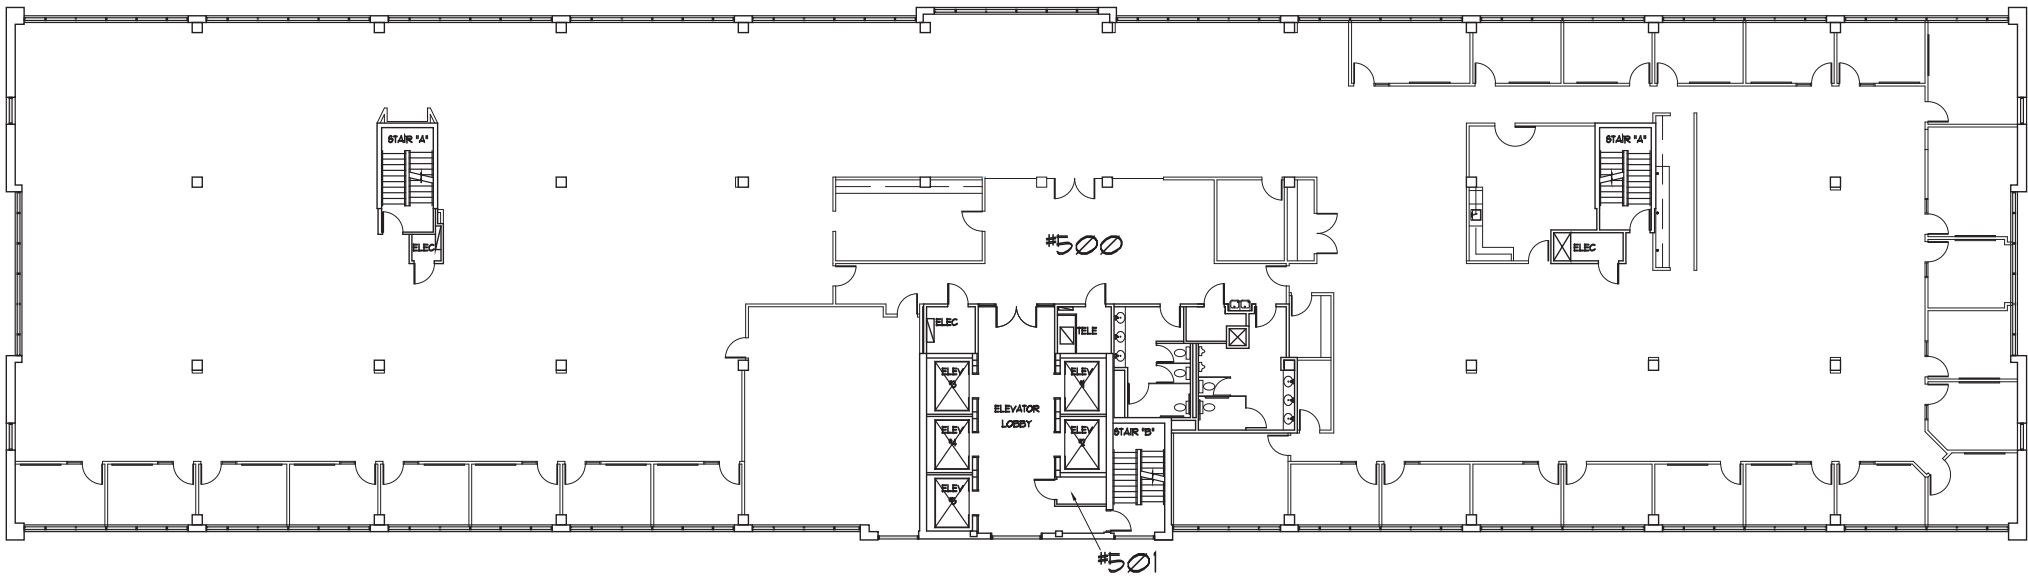

Park Place West - Floor 5

Fully Leased

Michael Gelfman, SIOR
Executive Vice President
952 897 7875
michael.gelfman@colliers.com

Kevin O'Neill, SIOR
Executive Vice President
952 897 7724
kevin.oneill@colliers.com

Nathan Karrick
Vice President
952 897 7722
nathan.karrick@colliers.com