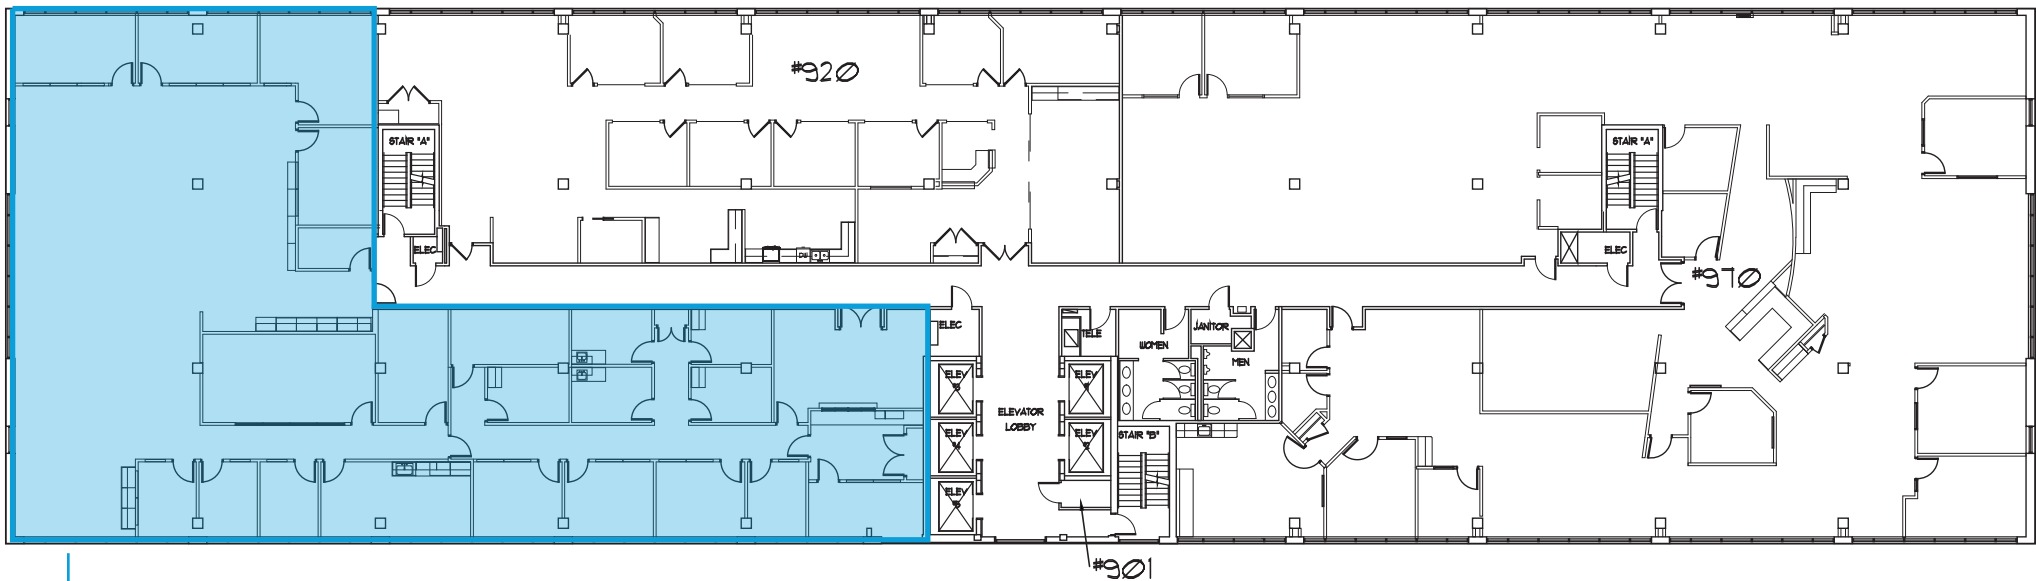

Park Place West - Floor 9

Colliers

Suite 900 Available
8,483 SF

Michael Gelfman, SIOR
Executive Vice President
952 897 7875
michael.gelfman@colliers.com

Kevin O'Neill, SIOR
Executive Vice President
952 897 7724
kevin.oneill@colliers.com

Nathan Karrick
Vice President
952 897 7722
nathan.karrick@colliers.com