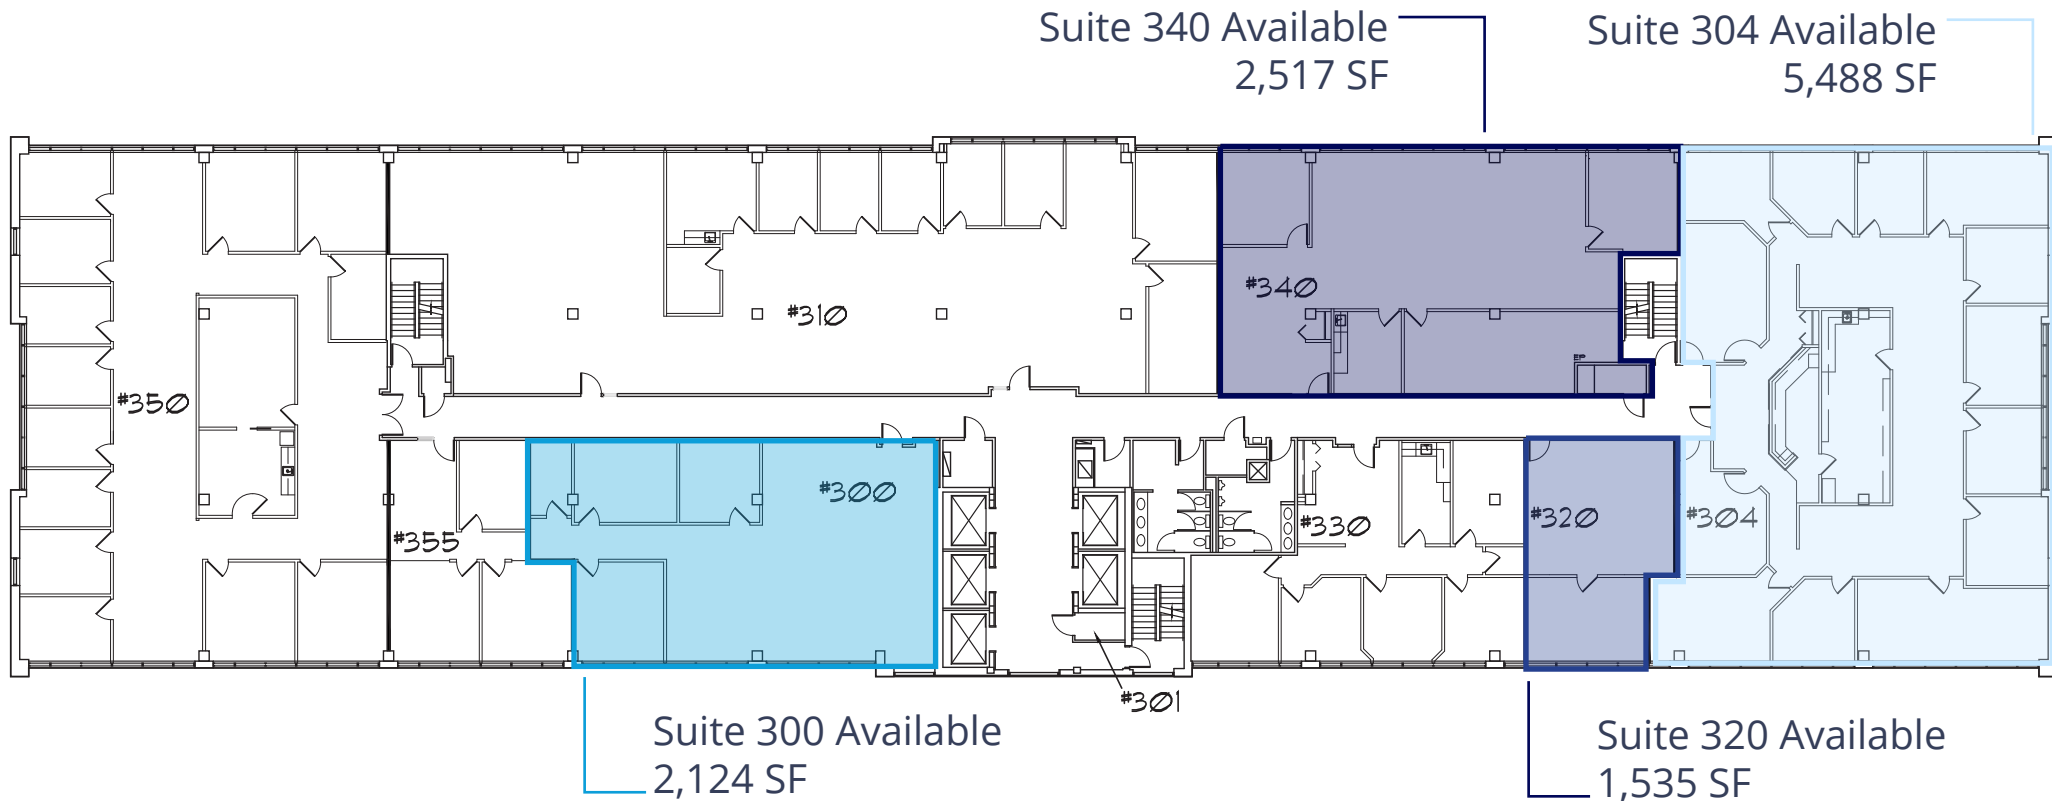

Park Place West - Floor 3

Michael Gelfman, SIOR
Executive Vice President
952 897 7875
michael.gelfman@colliers.com

Kevin O'Neill, SIOR
Executive Vice President
952 897 7724
kevin.oneill@colliers.com

Nathan Karrick
Vice President
952 897 7722
nathan.karrick@colliers.com