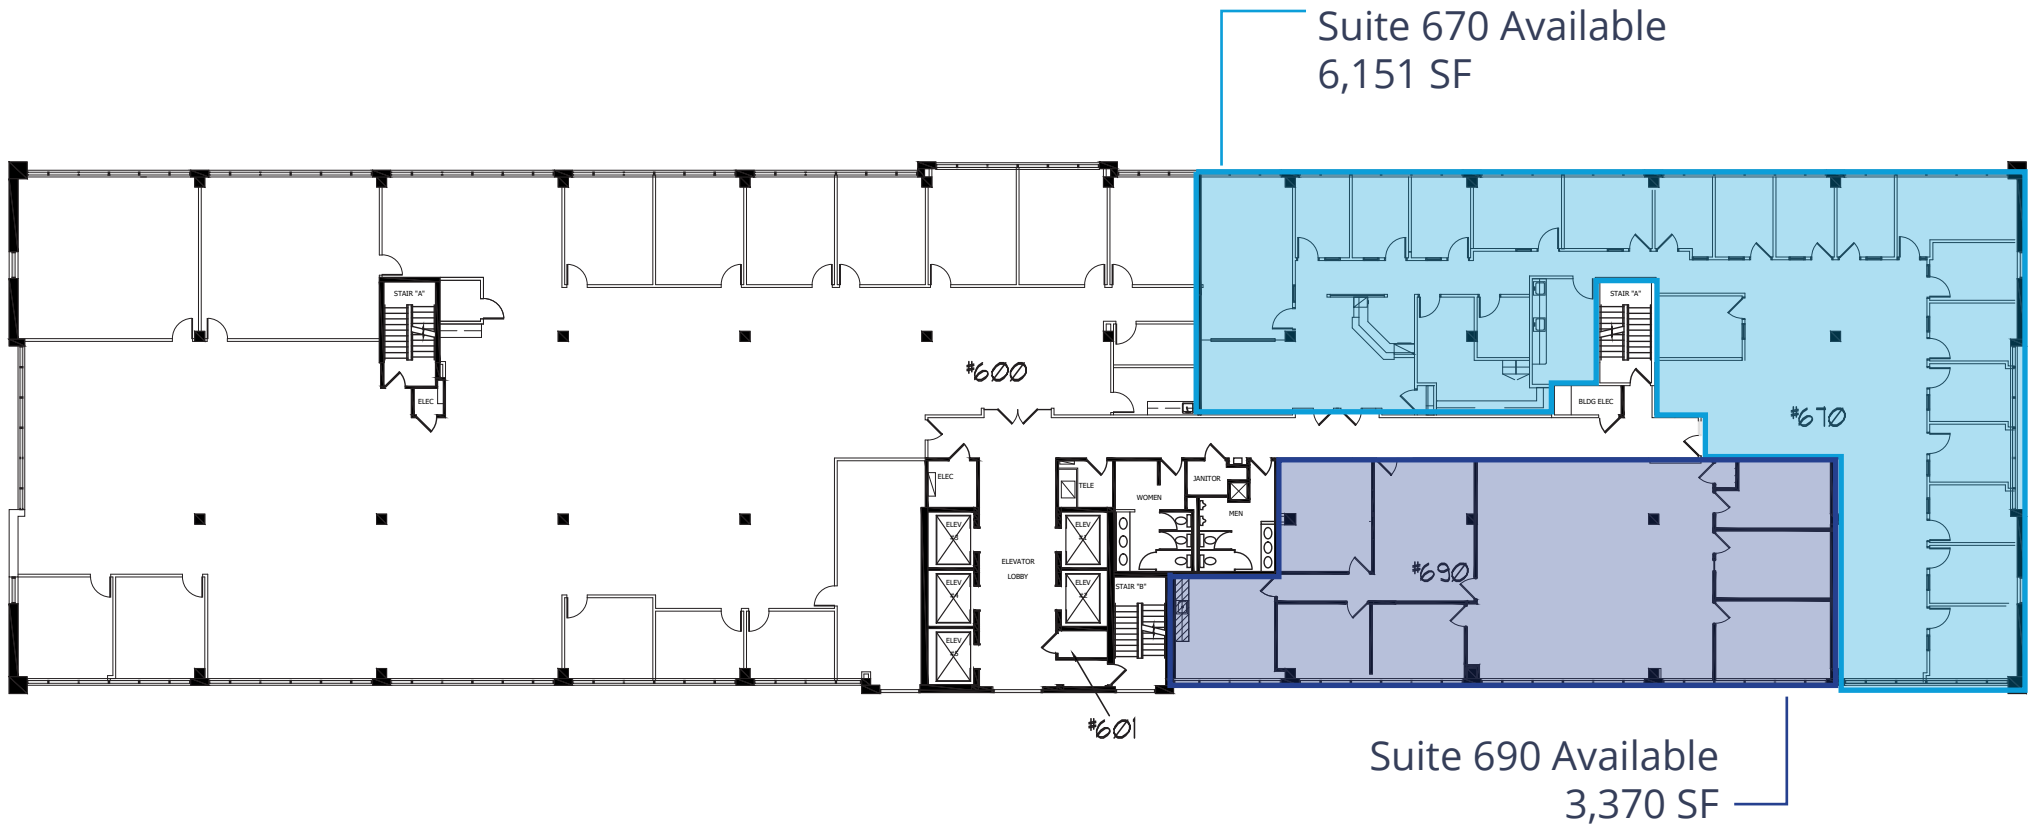

Park Place West - Floor 6

Michael Gelfman, SIOR
Executive Vice President
952 897 7875
michael.gelfman@colliers.com

Kevin O'Neill, SIOR
Executive Vice President
952 897 7724
kevin.oneill@colliers.com

Nathan Karrick
Vice President
952 897 7722
nathan.karrick@colliers.com