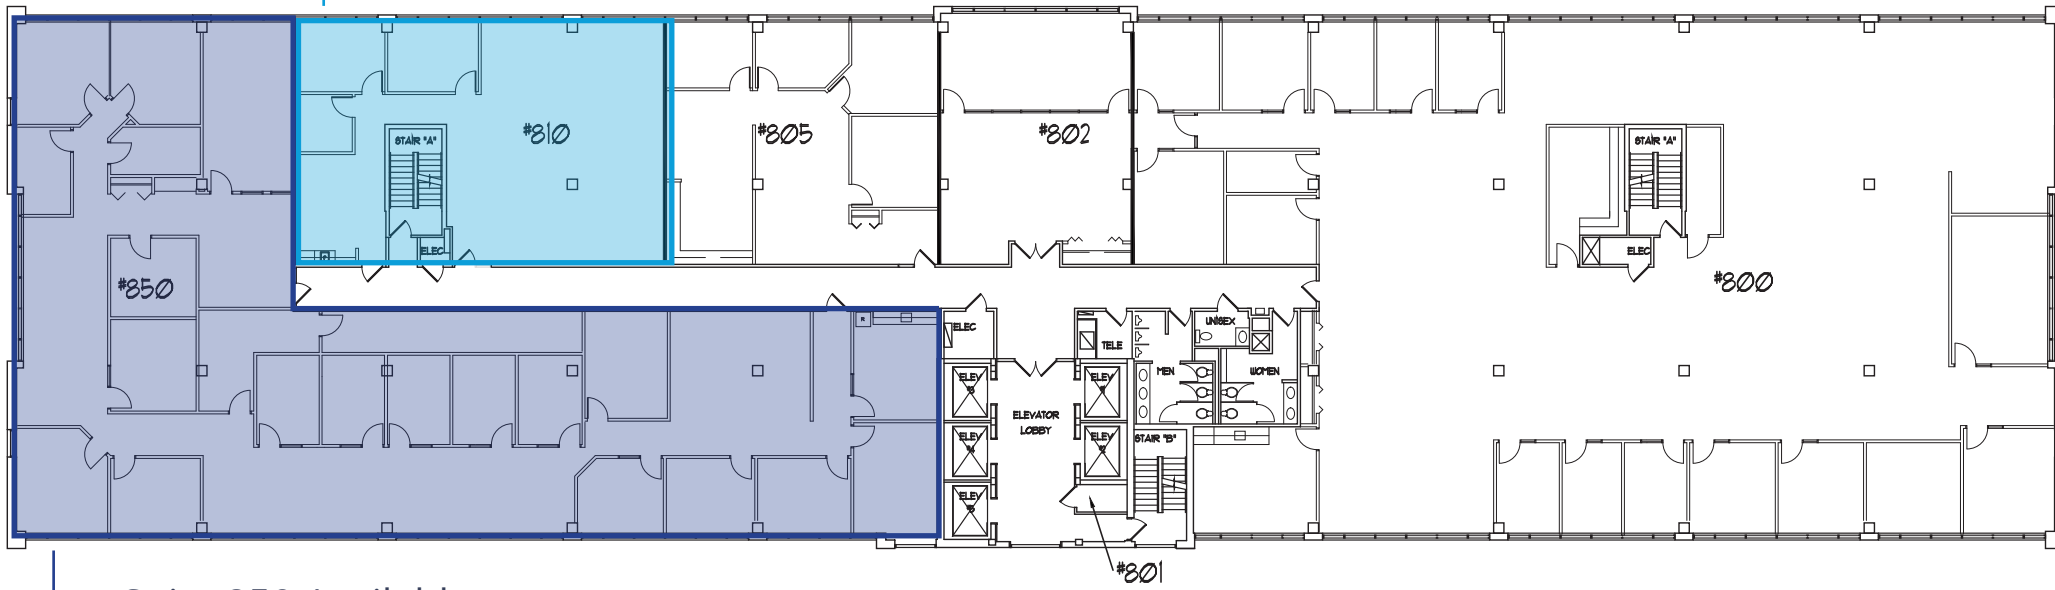

Nathan Karrick
Vice President
952 897 7722
nathan.karrick@colliers.com

Park Place West - Floor 8

Suite 810 Available
2,033 SF

Suite 850 Available
6,933 SF

Michael Gelfman, SIOR
Executive Vice President
952 897 7875
michael.gelfman@colliers.com