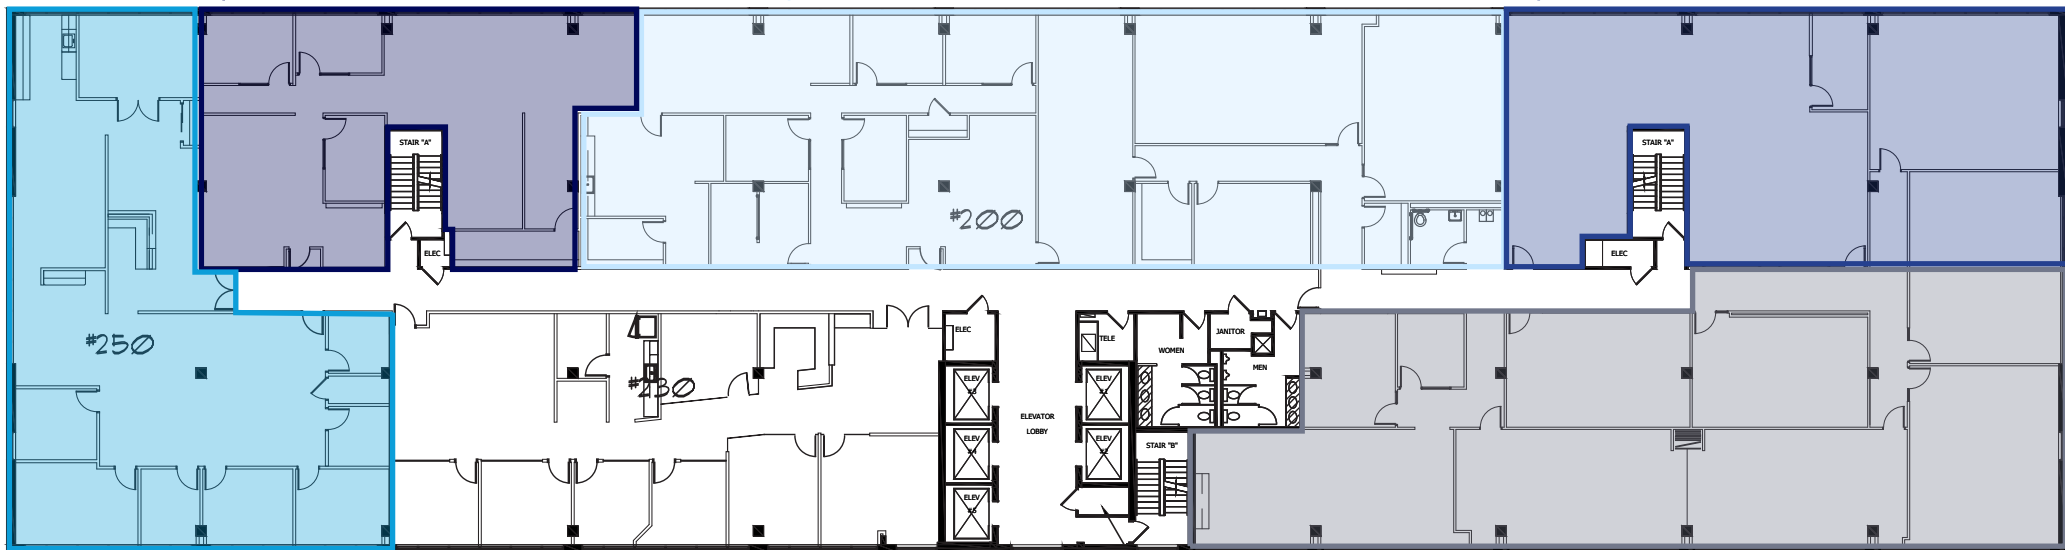

Park Place West - Floor 2

Suite 240 Available
2,281 SF

Suite 220 Available
5,467 SF

Suite 210 Available
3,134 SF

Suite 250 Available
3,689 SF

Suite 200 Available
5,118 SF

Michael Gelfman, SIOR
Executive Vice President
952 897 7875
michael.gelfman@colliers.com