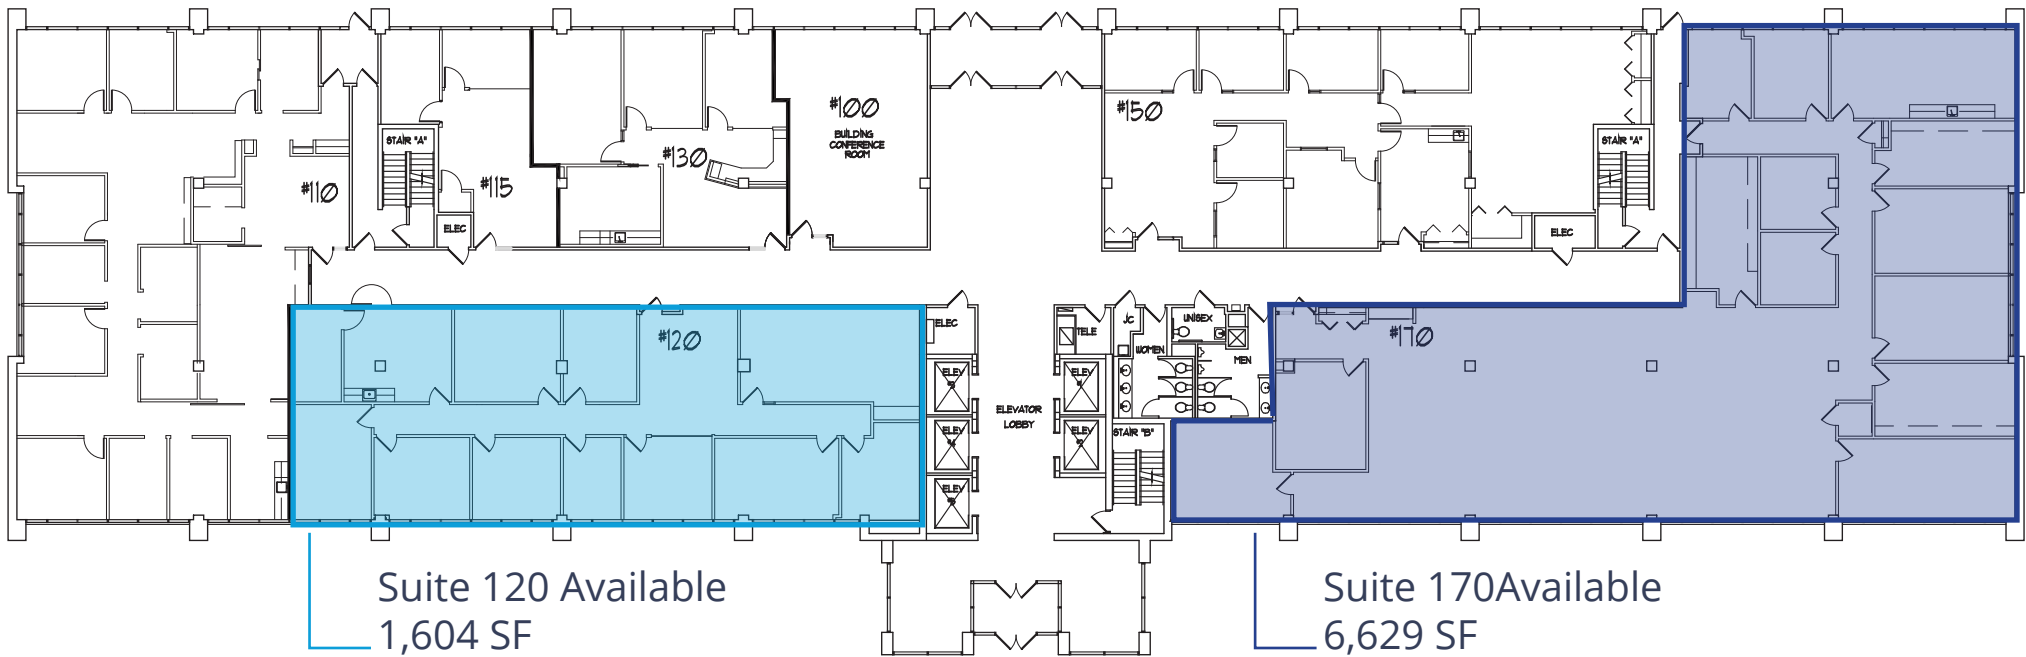

Park Place West - Floor 1

Michael Gelfman, SIOR
Executive Vice President
952 897 7875
michael.gelfman@colliers.com

Kevin O'Neill, SIOR
Executive Vice President
952 897 7724
kevin.oneill@colliers.com

Nathan Karrick
Vice President
952 897 7722
nathan.karrick@colliers.com