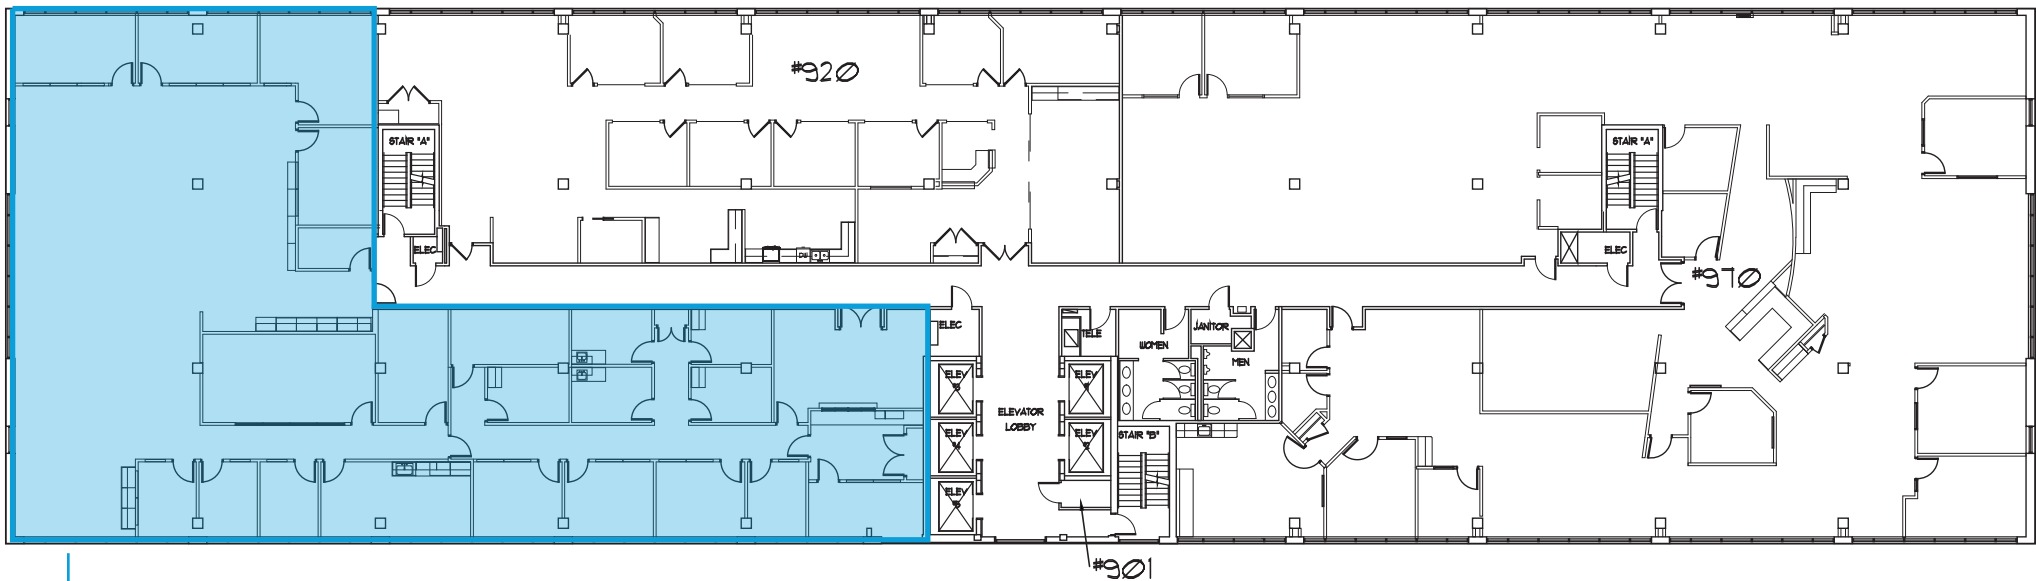

Park Place West - Floor 9

Colliers

Suite 900 Available
8,483 SF

Michael Gelfman, SIOR
Executive Vice President
952 897 7875
michael.gelfman@colliers.com

Kevin O'Neill, SIOR
Executive Vice President
952 897 7724
kevin.oneill@colliers.com