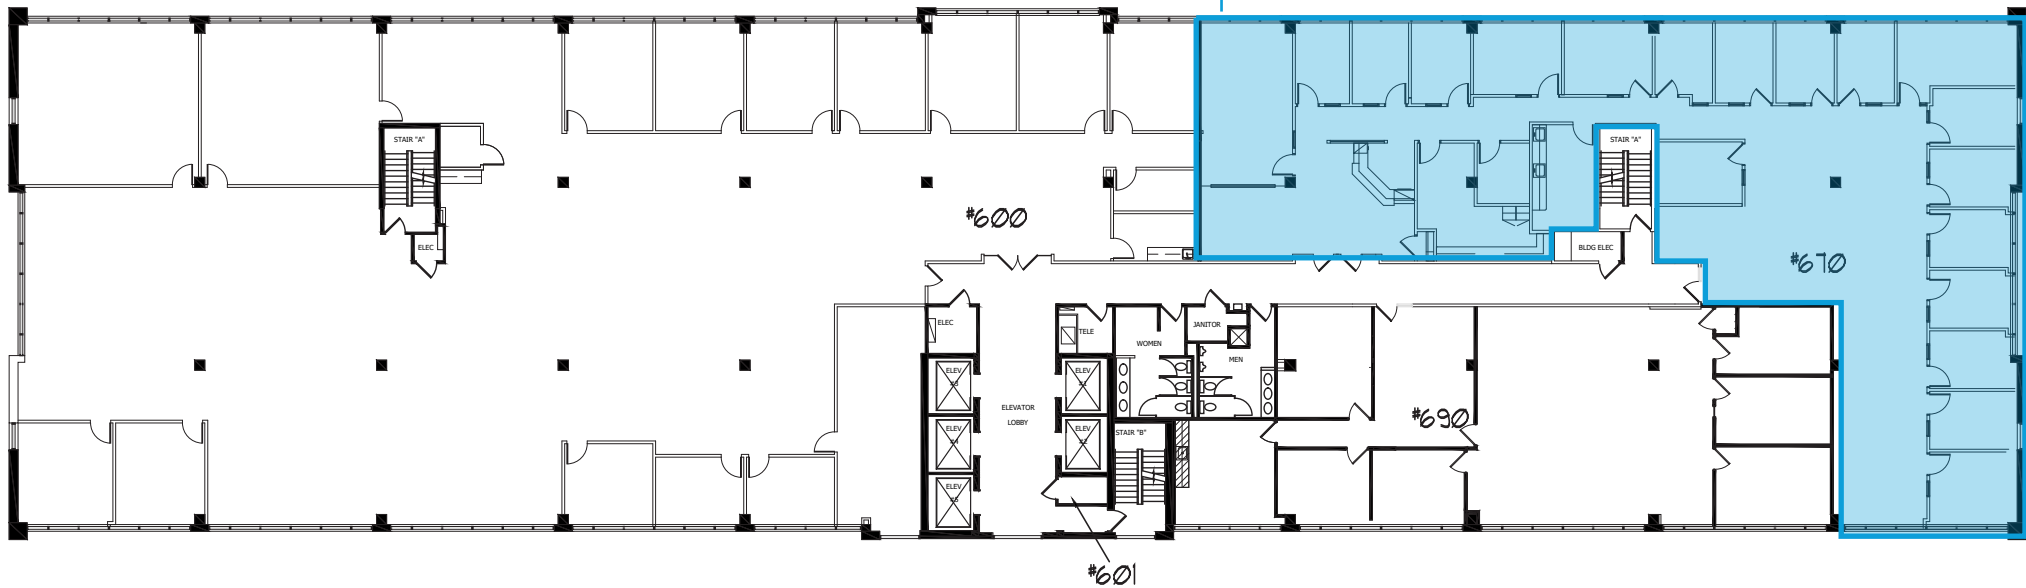

Nathan Karrick
Vice President
952 897 7722
nathan.karrick@colliers.com

Park Place West - Floor 6

Colliers

Suite 670 Available
6,151 SF

Michael Gelfman, SIOR
Executive Vice President
952 897 7875
michael.gelfman@colliers.com