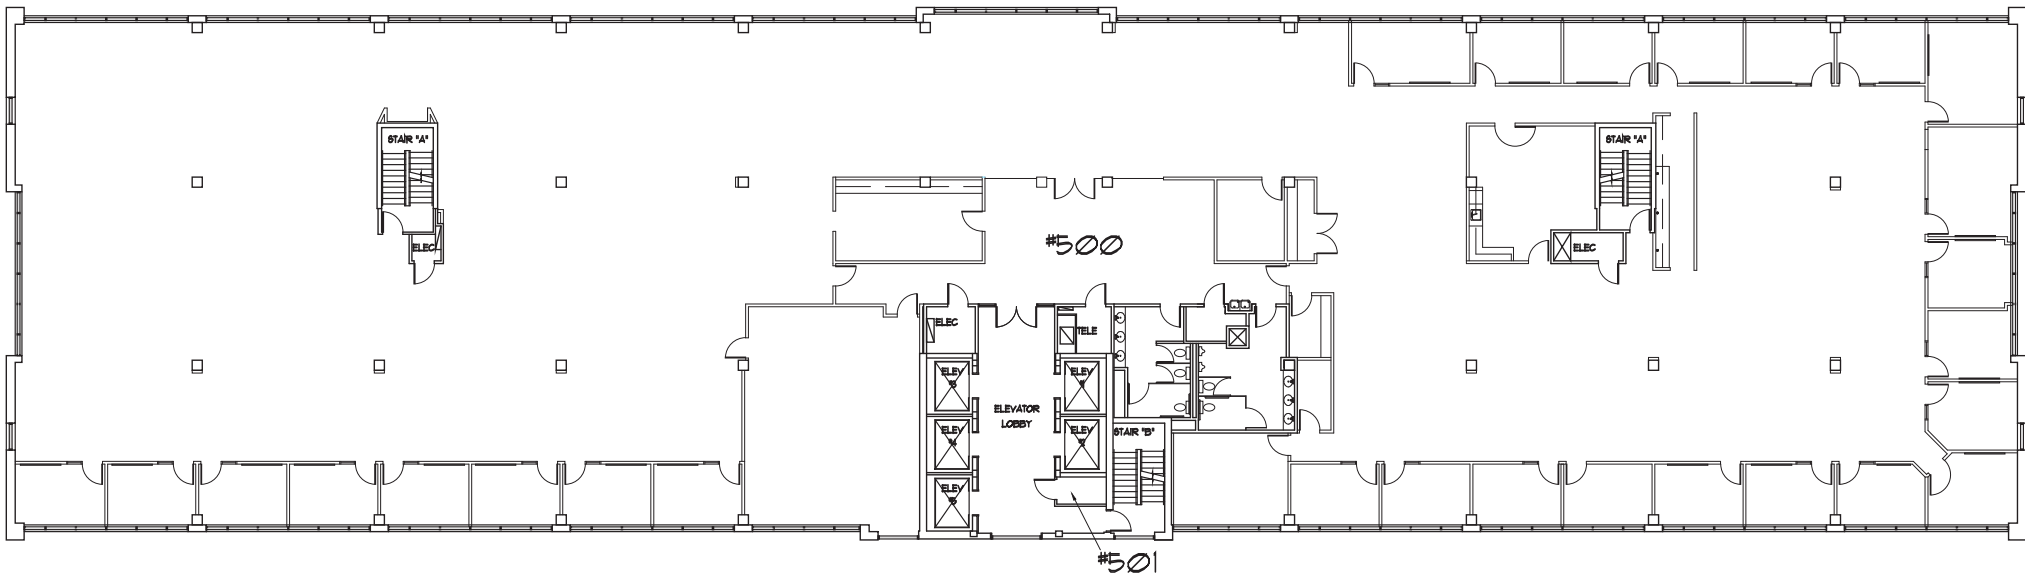

Park Place West - Floor 5

Fully Leased

Michael Gelfman, SIOR
Executive Vice President
952 897 7875
michael.gelfman@colliers.com

Kevin O'Neill, SIOR
Executive Vice President
952 897 7724
kevin.oneill@colliers.com

Nathan Karrick
Vice President
952 897 7722
nathan.karrick@colliers.com