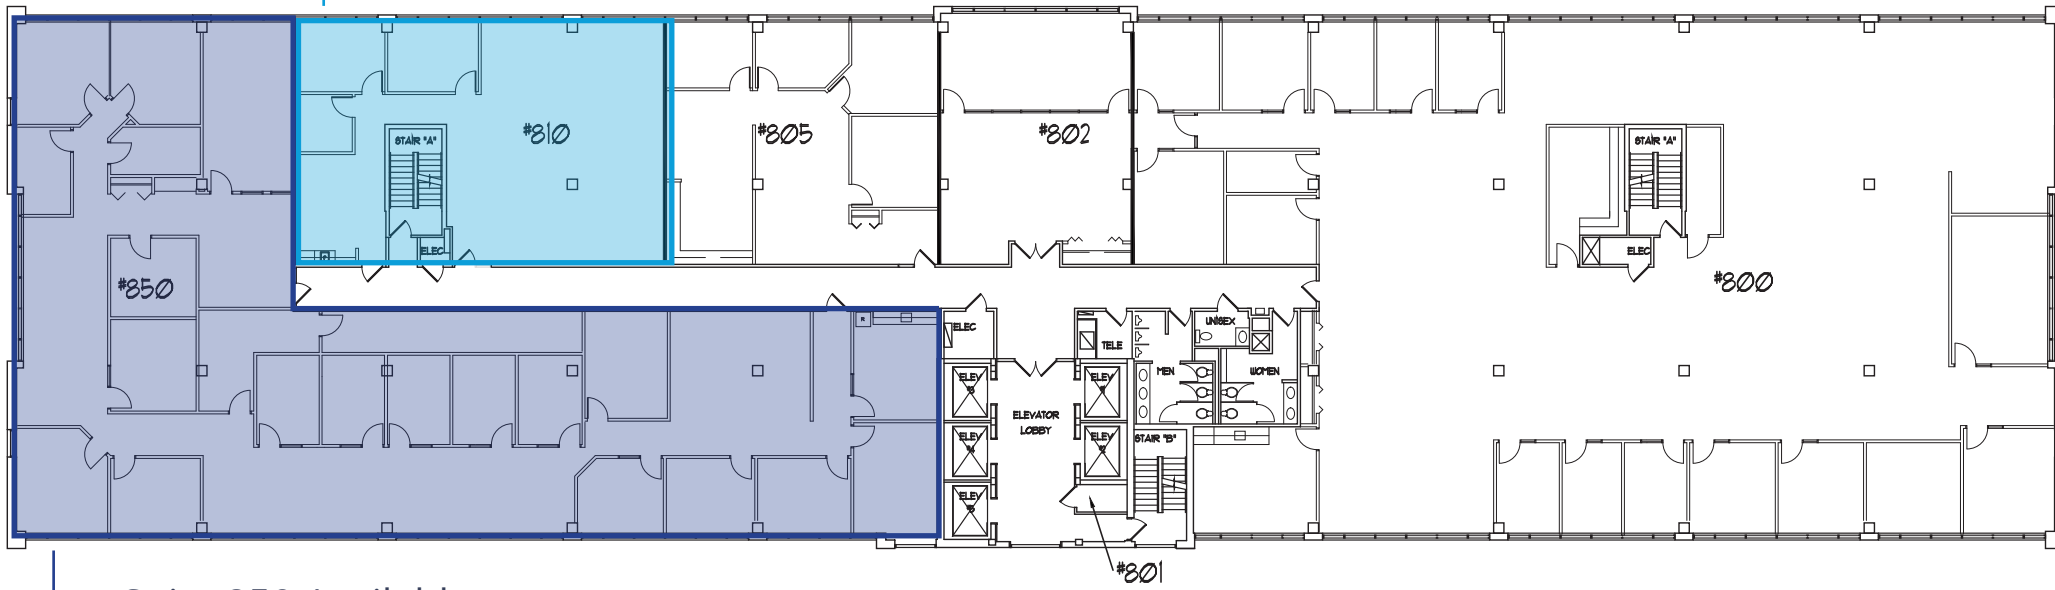

Kevin O'Neill, SIOR
Executive Vice President
952 897 7724
kevin.oneill@colliers.com

Nathan Karrick
Vice President
952 897 7722
nathan.karrick@colliers.com

Park Place West - Floor 8

Suite 810 Available
2,033 SF