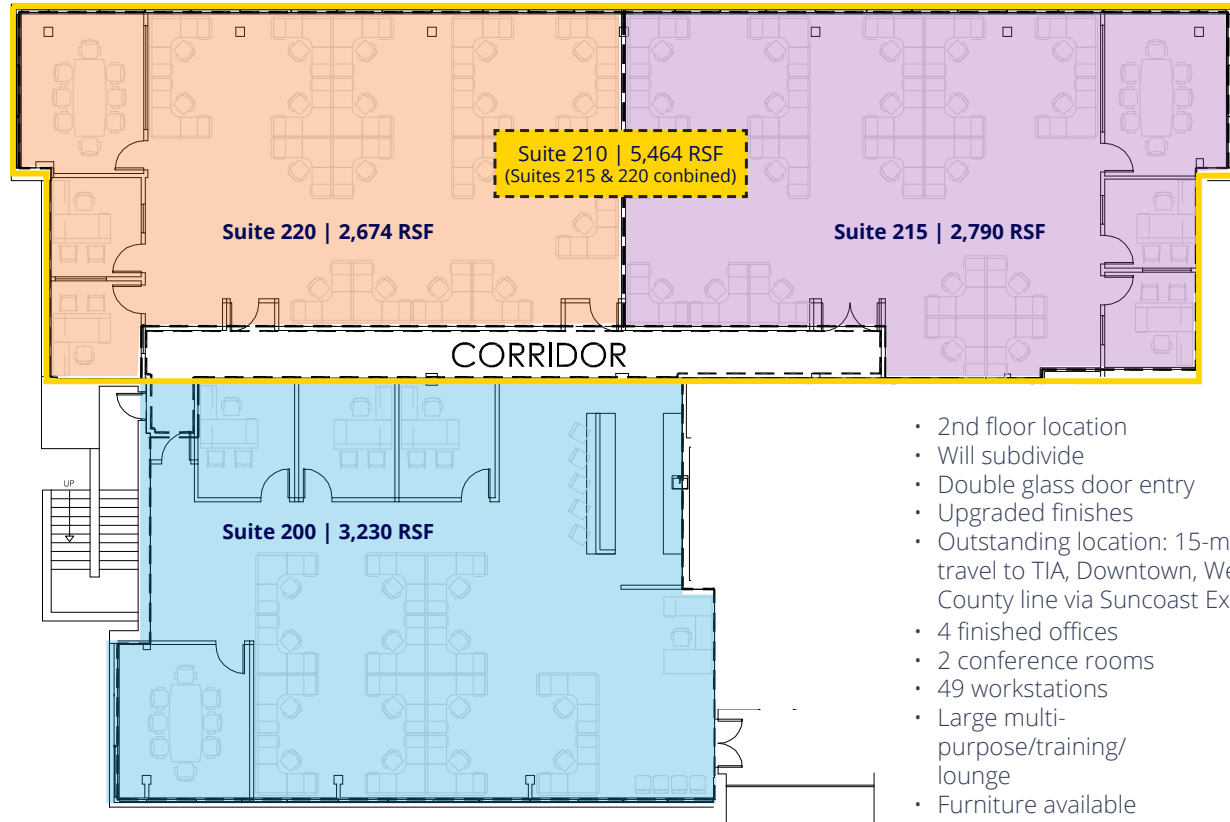

Building 10008  
Suites 200, 210, 215 & 220

10008 North Dale Mabry Highway | Tampa, FL

**Test Fit**

Existing Suite 200 | 8,694 RSF

Suite 200 | 3,230 RSF

Suite 210 | 5,464 RSF

Suite 215 | 2,790 RSF

Suite 220 | 2,674 RSF

- 2nd floor location
- Will subdivide
- Double glass door entry
- Upgraded finishes
- Outstanding location: 15-minutes average travel to TIA, Downtown, Westshore, and Pasco County line via Suncoast Expressway
- 4 finished offices
- 2 conference rooms
- 49 workstations
- Large multi-purpose/training/lounge
- Furniture available