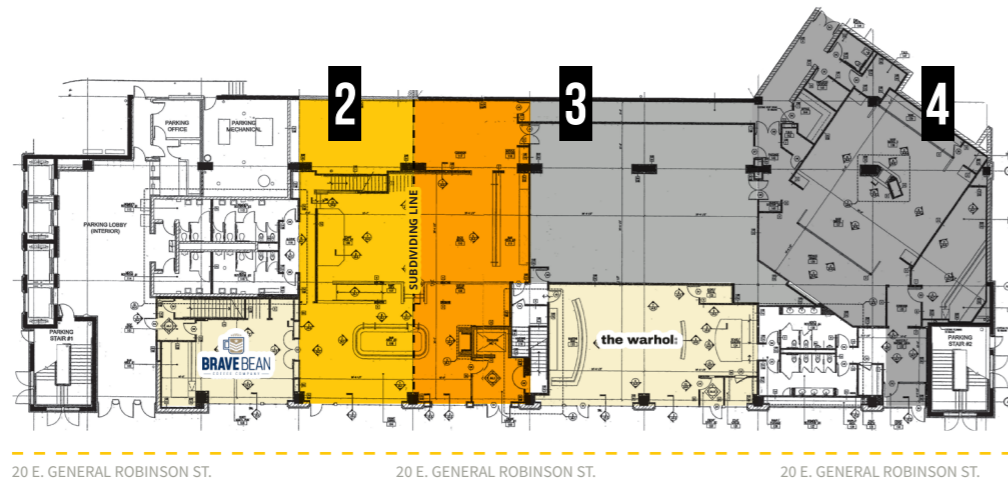

11,365 TOTAL SQUARE FEET FOR LEASE.

- Located on ground floor of prominent North Shore parking garage
- Average daily thru traffic of 10,000 on East General Robinson Street
- Expansive, street-facing windows and loading dock access
- 0.6 miles away from Acrisure Stadium: 3-minute drive, 10-minute walk
- Surrounded by office buildings, apartment complexes, and residential
- Walkable to dozens of bars, restaurants, and entertainment options
- Across the street from PNC Park and The Warhol museum
- Established cafe with steady customer base located next door

Get the first down on your competitors.

Talk to us about our short-term lease specials today.

[CLICK HERE TO SEND US AN EMAIL.](#)

BAY

2

±4,950 SF
SUBDIVIDABLE
TO ±2,500 SF

BAY

3

±2,515 SF
STORAGE WITH
LOADING ACCESS

BAY

4

±3,900 SF
STREET-FACING WITH
LOADING ACCESS

YOUR BUSINESS COULD BE HERE.

LOCATED IN A HIGH FOOT TRAFFIC AREA, ACROSS THE STREET FROM TWO OF THE NORTH SHORE'S MOST POPULAR SPORTS BARS.