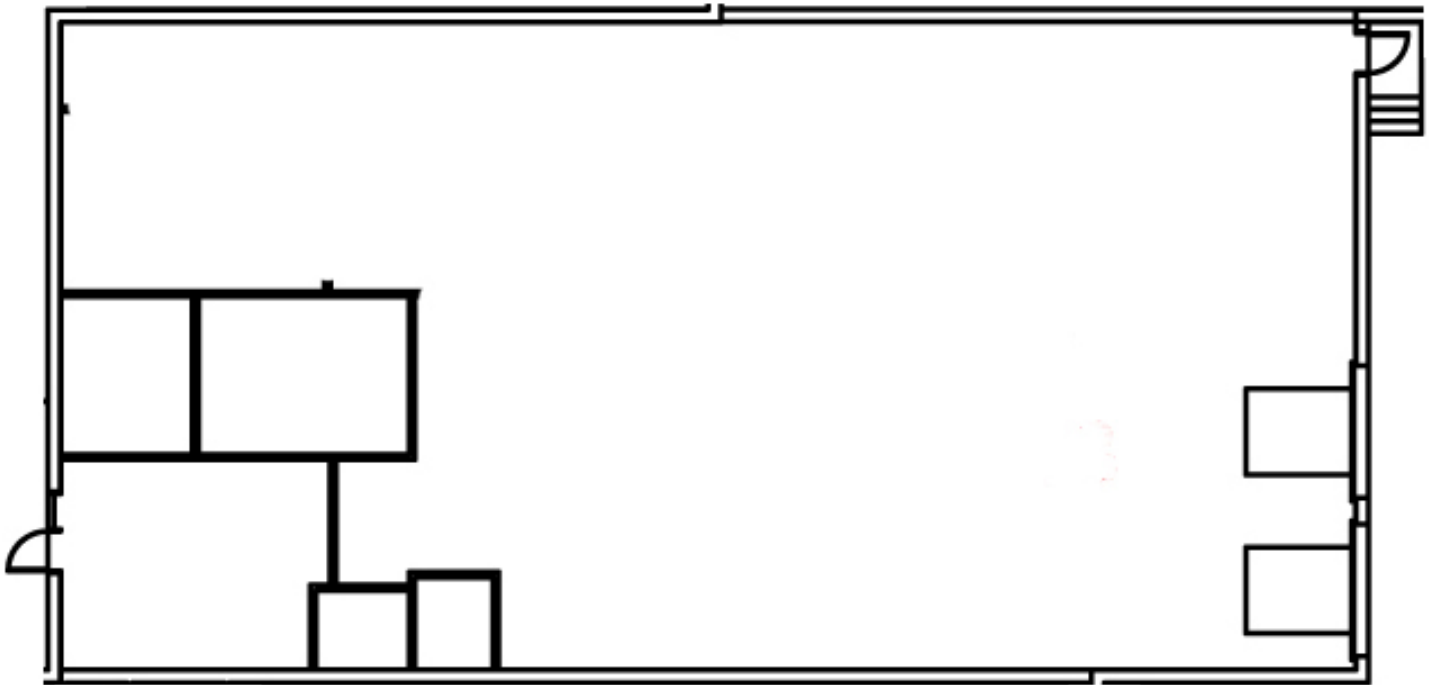

Lincoln Business Park

1426 SADLIER CIRCLE WEST DRIVE, INDIANAPOLIS, IN

Available SF: 5,000

Office SF: 767

TONY HUPP
317 713 2116
tony.hupp@colliers.com

RYAN KELLY
317 713 2118
ryan.kelly@colliers.com