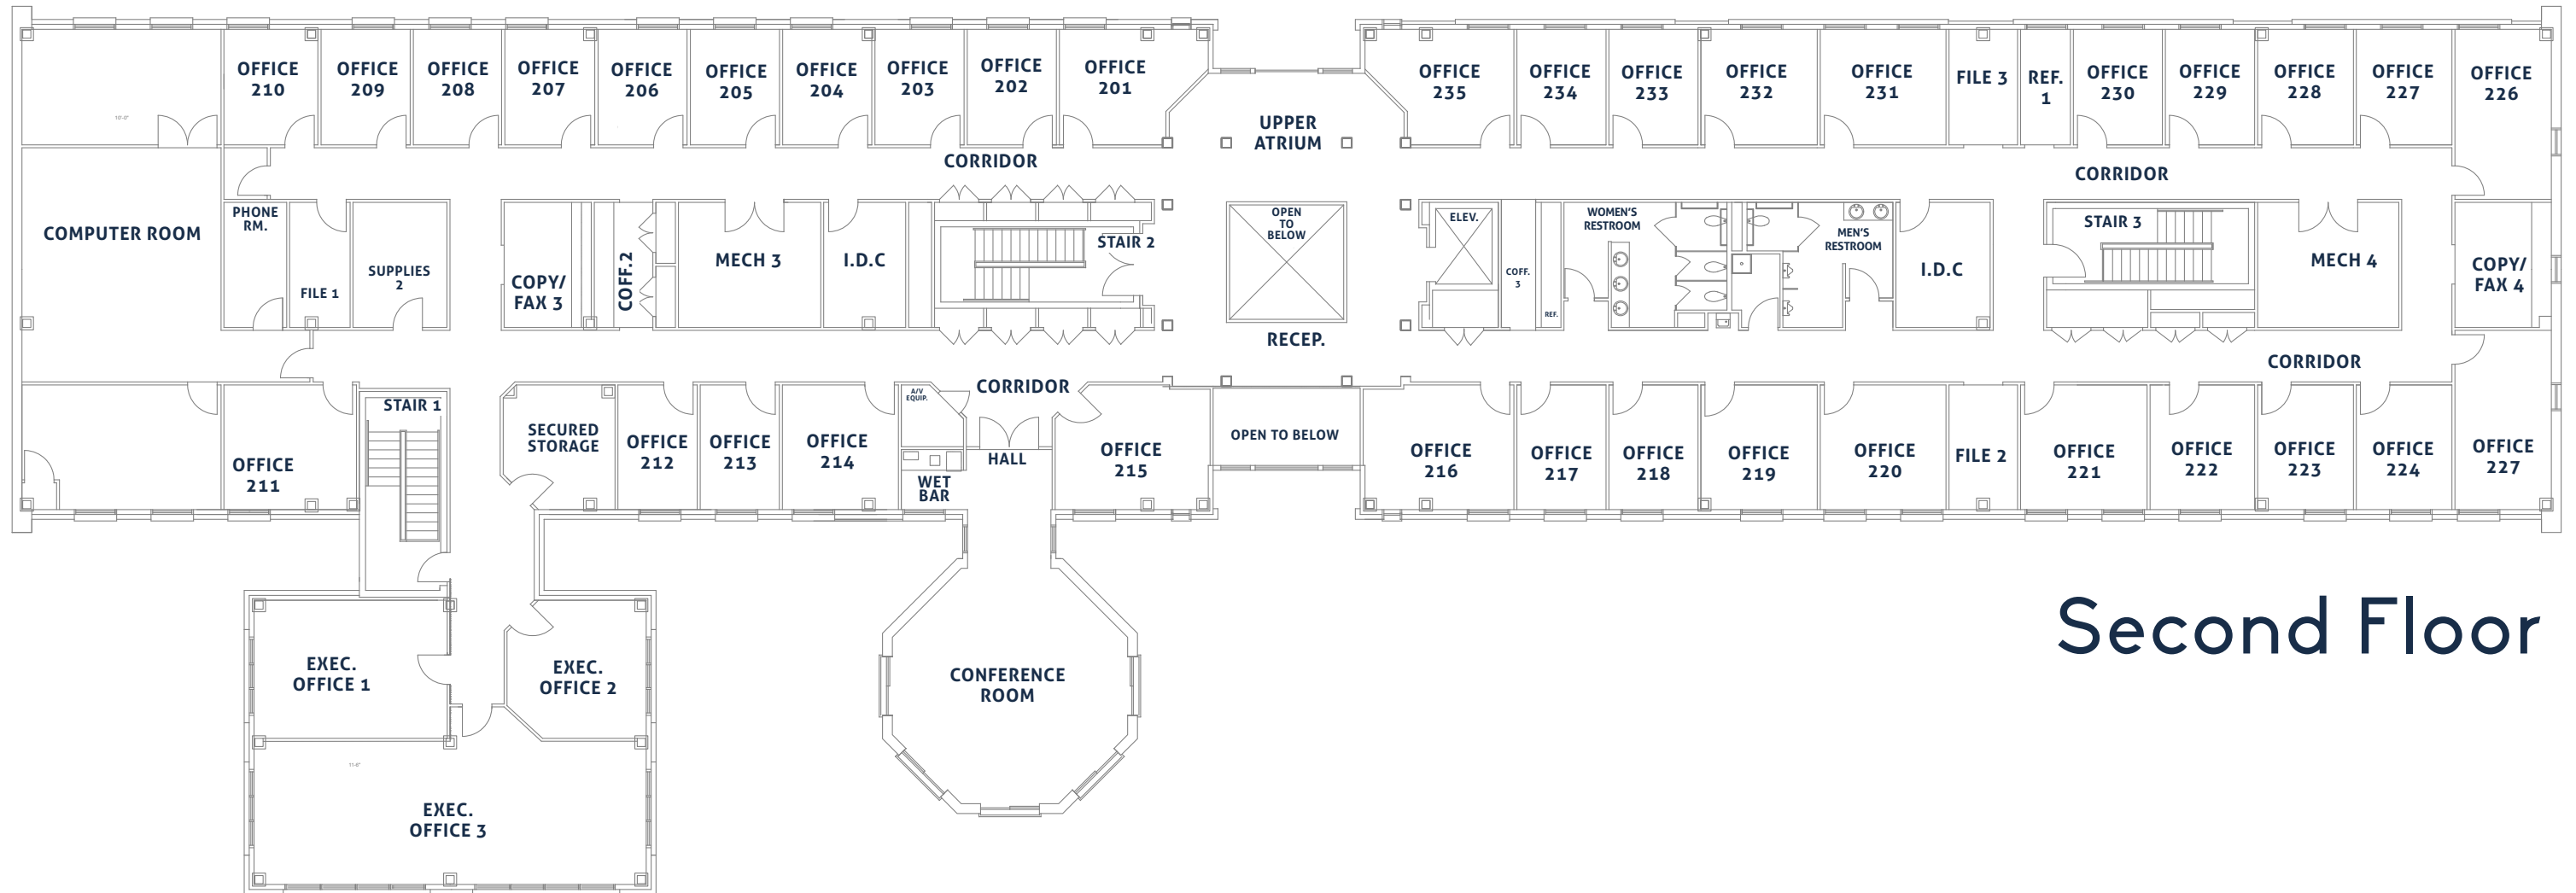

AVAILABLE FOR SUBLEASE

2 CAUFIELD PLACE

Cricklewood Green, Newtown, Pennsylvania

Second Floor

JULLIEANNE CUETO
Associate
+1 215 928 7521
jullianne.cueto@colliers.com

DAVID DICKSON
Senior Vice President
+1 610 684 1855
david.dickson@colliers.com

MATTHEW SHANAHAN
Senior Vice President
+1 215 928 7560
matthew.shanahan@colliers.com