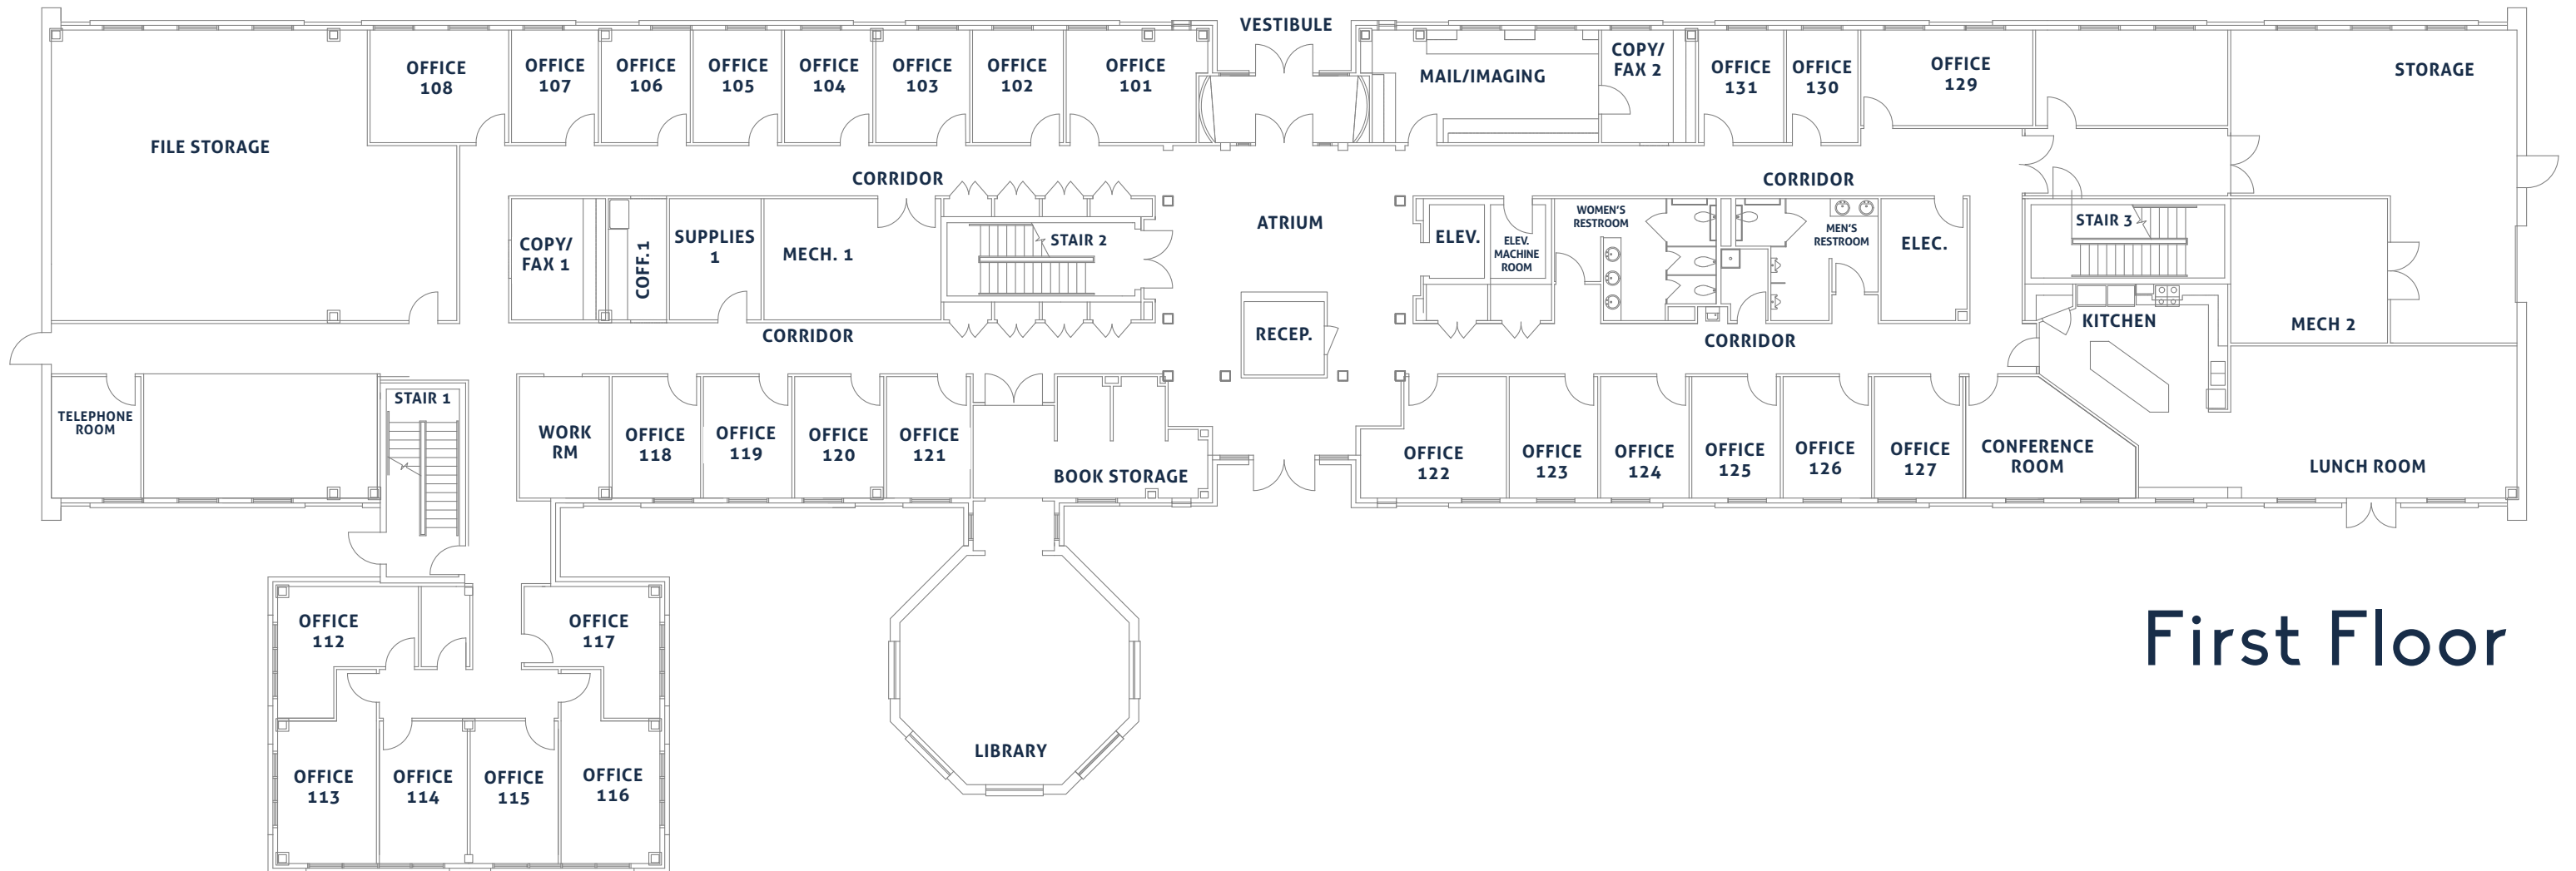

AVAILABLE FOR SUBLEASE

2 CAUFIELD PLACE

Cricklewood Green, Newtown, Pennsylvania

First Floor

JULLIEANNE CUETO
Associate
+1 215 928 7521
jullianne.cueto@colliers.com

DAVID DICKSON
Senior Vice President
+1 610 684 1855
david.dickson@colliers.com