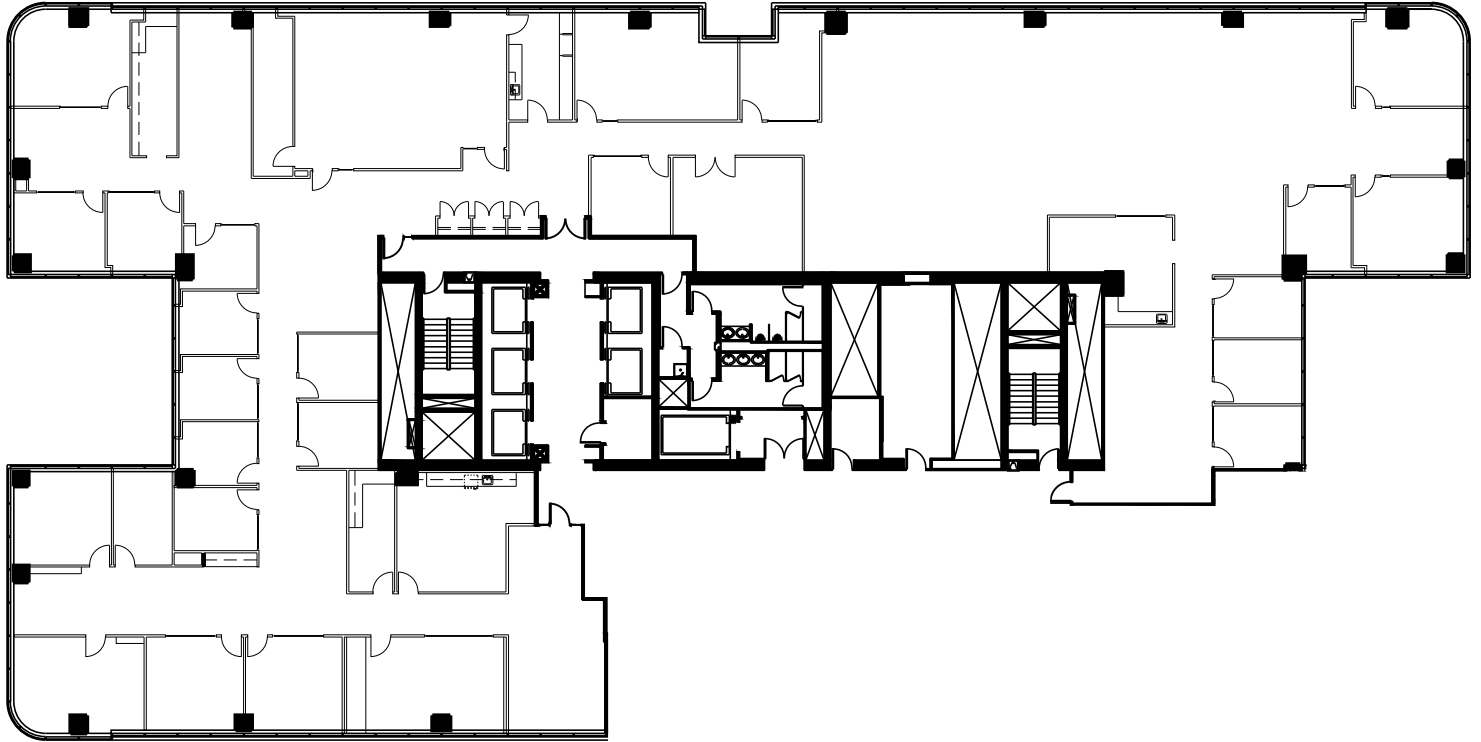

PLAZA TOWER

ONE

6400 Fiddlers Green Circle
Greenwood Village, CO 80111

Suite 550
16,953 RSF

ROBERT WHITTELSEY
303 283 4581 | robert.whittelsey@colliers.com
ABBY PATTILLO
303 283 4579 | abby.pattillo@colliers.com