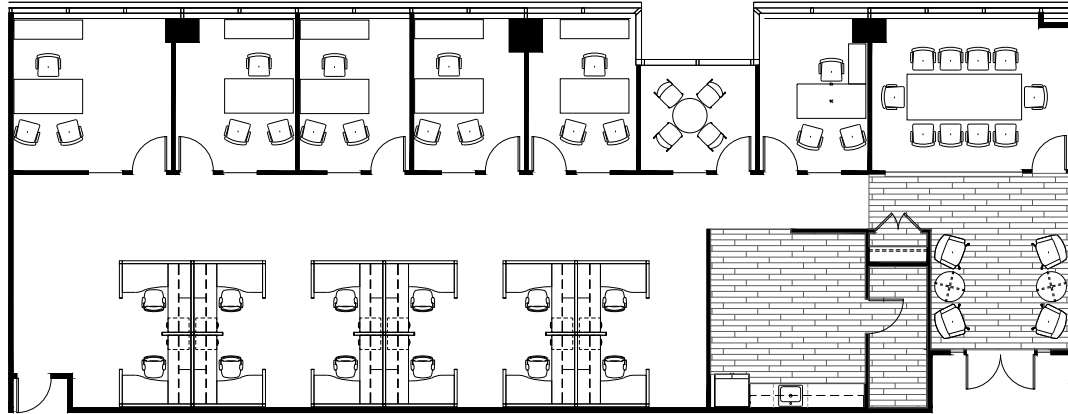

PLAZA TOWER

ONE

6400 Fiddlers Green Circle
Greenwood Village, CO 80111

Suite 430
4,071 RSF

*Furniture is for illustrative purposes only

ROBERT WHITTESEY
303 283 4581 | robert.whittelsey@colliers.com
ABBY PATTILLO
303 283 4579 | abby.pattillo@colliers.com