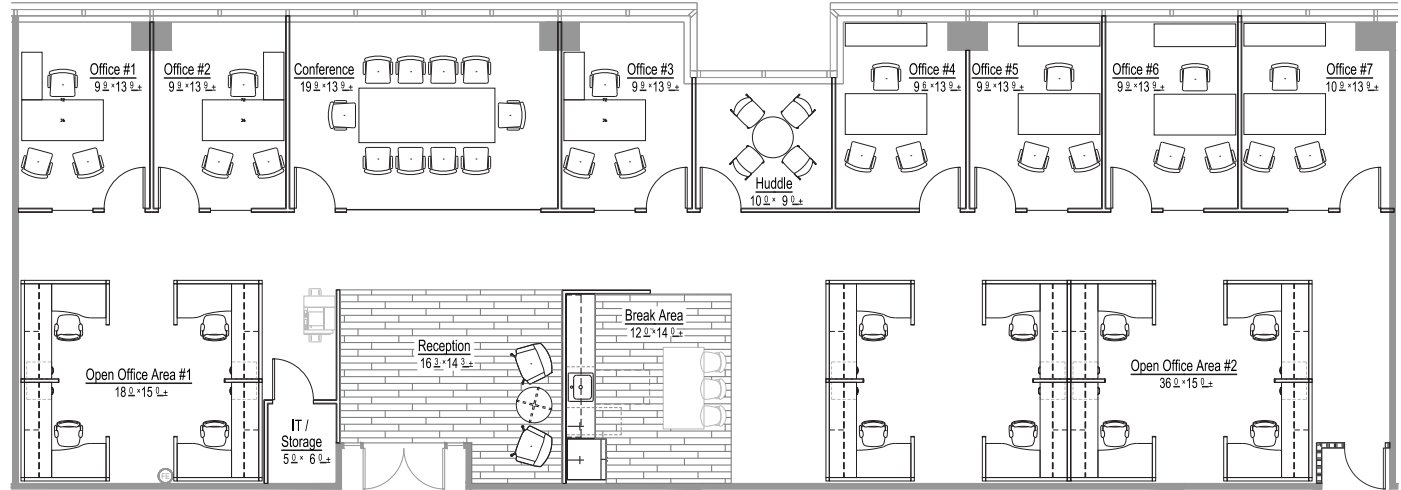

PLAZA TOWER

ONE

6400 Fiddlers Green Circle
Greenwood Village, CO 80111

Suite 400 4,441 RSF

Furniture & refrigerator are shown for illustrative purposes

ROBERT WHITTELSEY
 303 283 4581 | robert.whittelsey@colliers.com
ABBY PATTILLO
 303 283 4579 | abby.pattillo@colliers.com

Granite
TPS .DESIGN