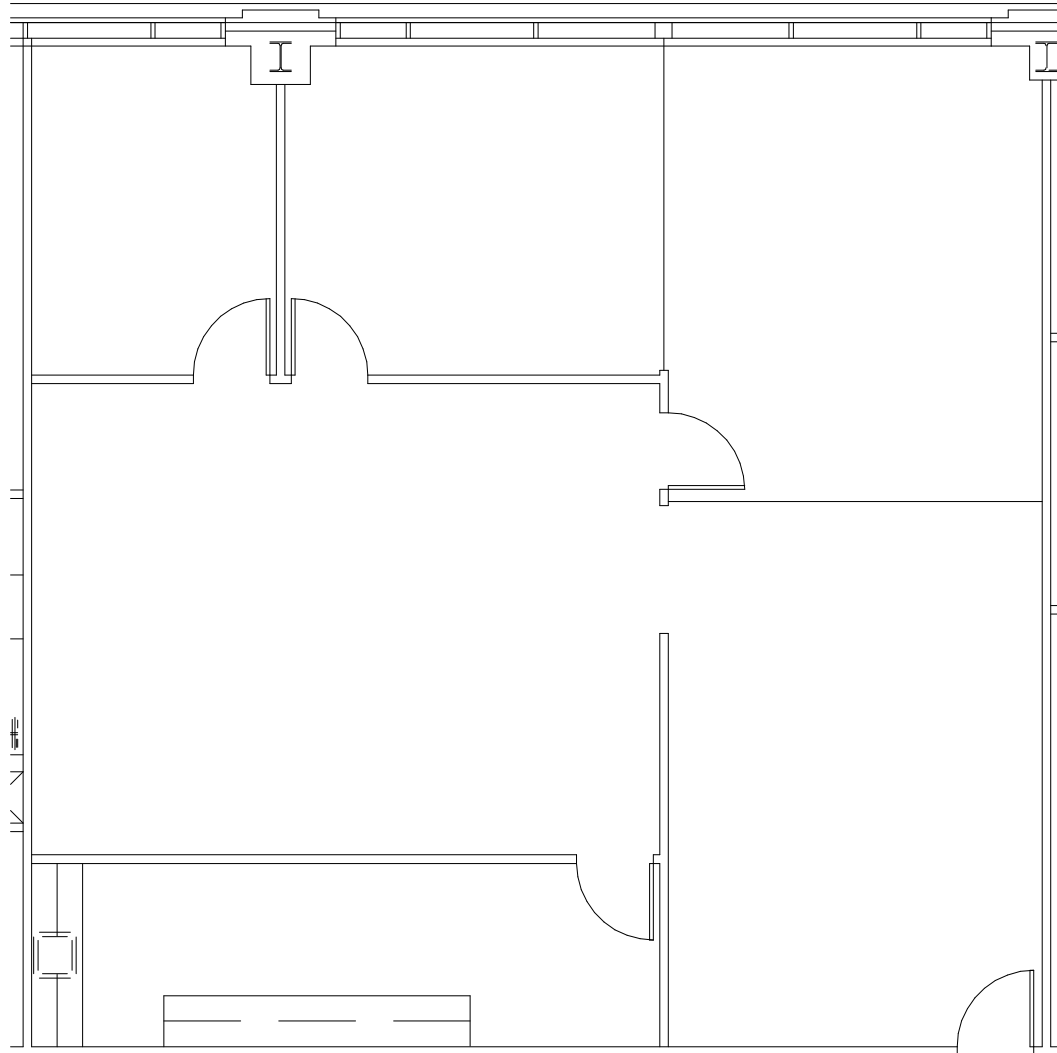

## INVERNESS PARKWAY

Englewood, Colorado 80112

**SUITE 265** | 1,770 RSF

FLOOR PLAN - CURRENT LAYOUT

**ROBERT WHITTELSEY**  
303 283 4581  
robert.whittelsey@colliers.com

**ABBY PATTILLO**  
303 283 4579  
abby.pattillo@colliers.com