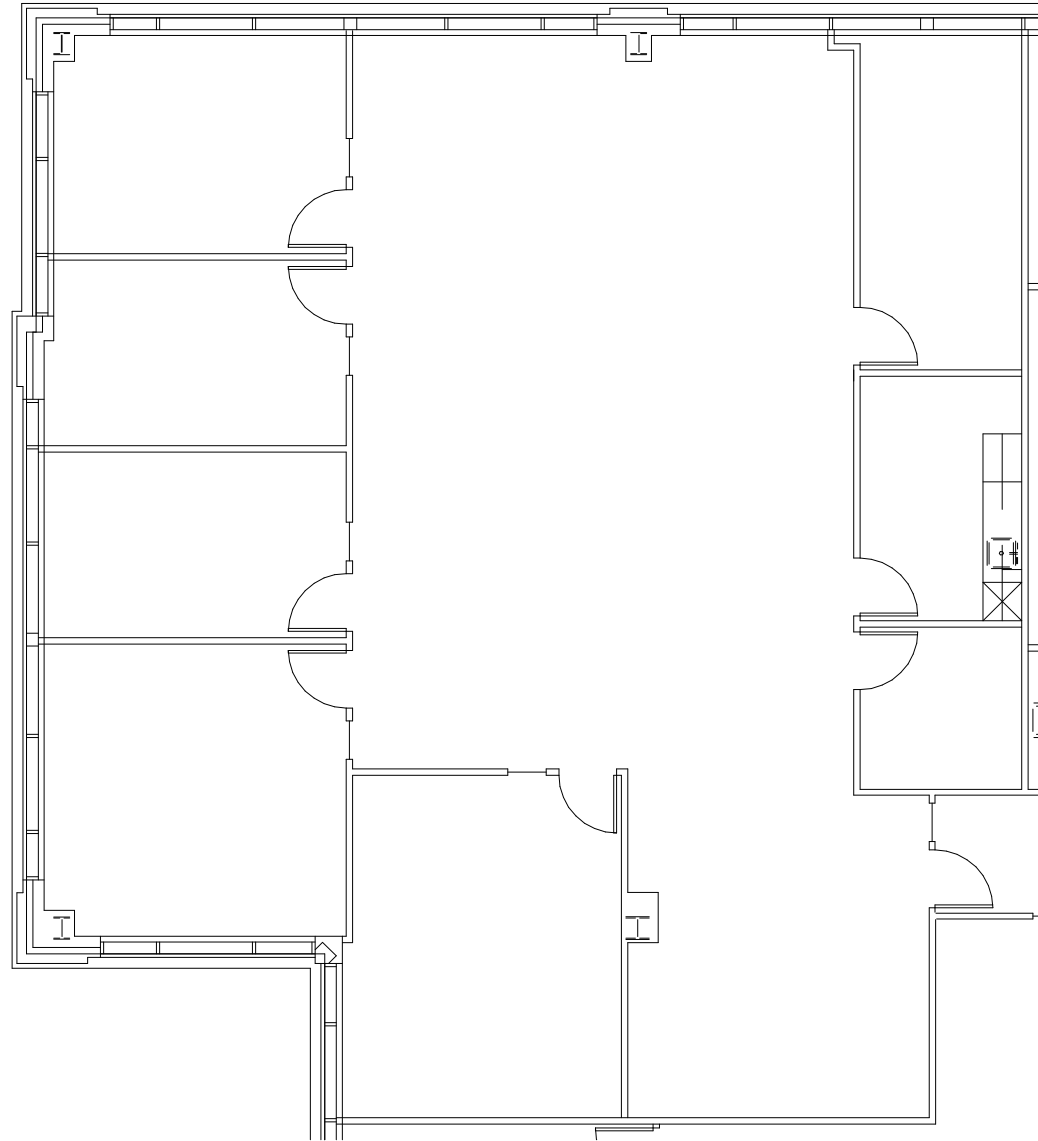

400

INVERNESS PARKWAY

Englewood, Colorado 80112

SUITE 250 | 3,148 RSF

FLOOR PLAN - CURRENT LAYOUT

ROBERT WHITTELSEY

303 283 4581

robert.whittelsey@colliers.com