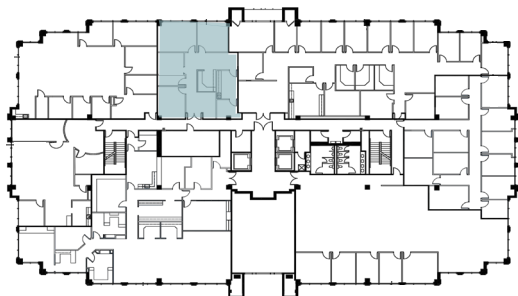

SIX COLISEUM CENTRE

2815 COLISEUM CENTRE DRIVE

CONTACT US

KIM KENDALL, SIOR, CCIM
+1 704 973 7206
kim.kendall@colliers.com

DORSEY ZAHARIS
+1 704 973 7209
dorsey.zaharis@colliers.com

2ND FLOOR AVAILABILITY

SUITE 220 - 1,799 RSF