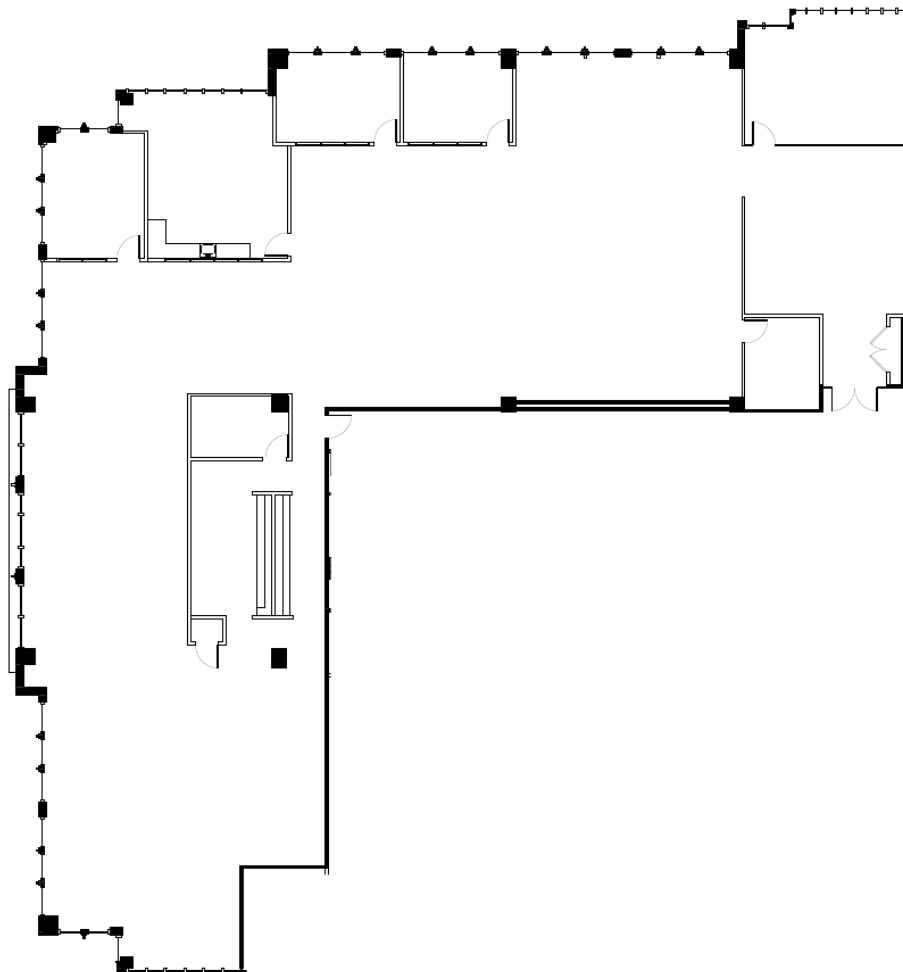

# SIX COLISEUM CENTRE

2815 COLISEUM CENTRE DRIVE

Key Plan

## 6TH FLOOR AVAILABILITY

**SUITE 680 - 9,003 RSF**