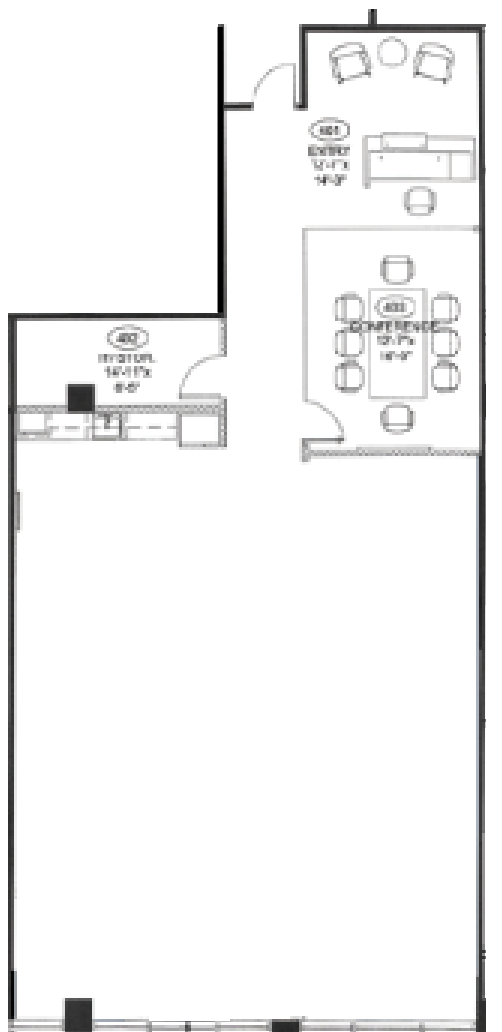

SIX COLISEUM CENTRE

2815 COLISEUM CENTRE DRIVE

CONTACT US

KIM KENDALL, SIOR, CCIM
+1 704 973 7206
kim.kendall@colliers.com

DORSEY ZAHARIS
+1 704 973 7209
dorsey.zaharis@colliers.com

SUITE 470 - 2,699 RSF