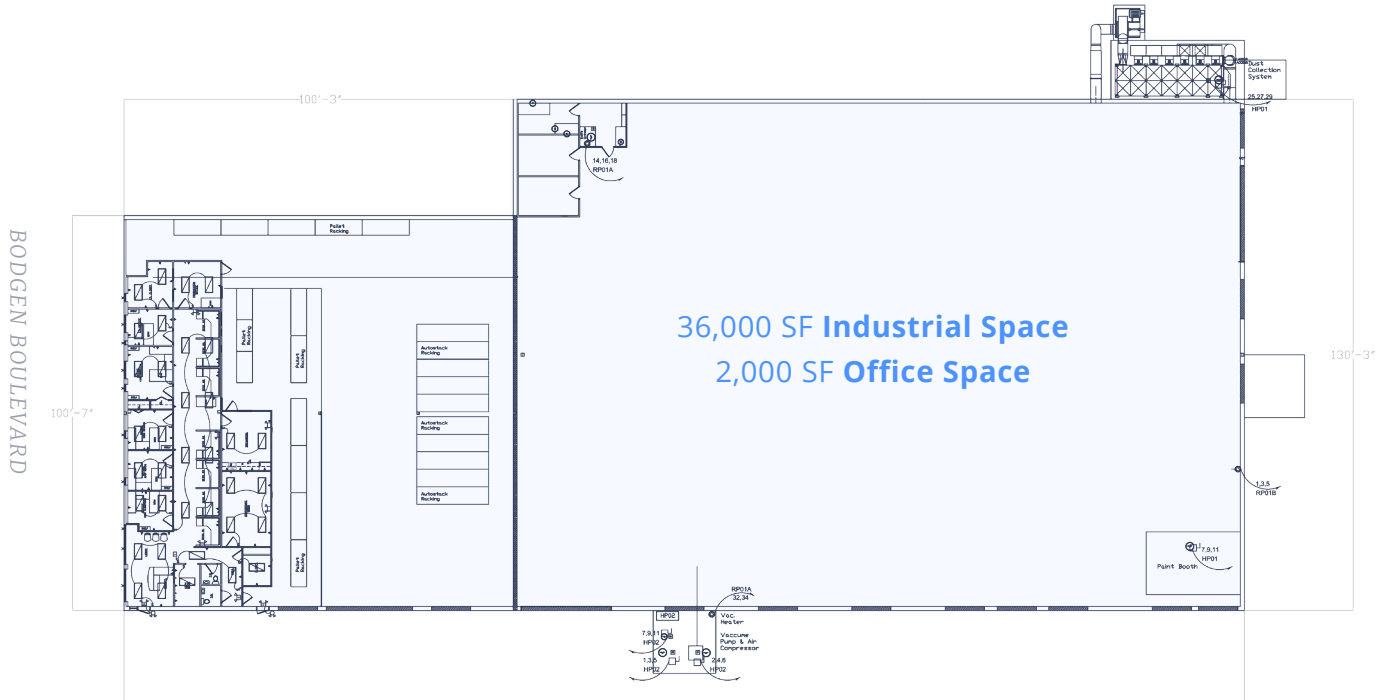

FOR LEASE

20 Bogden Boulevard

Building One