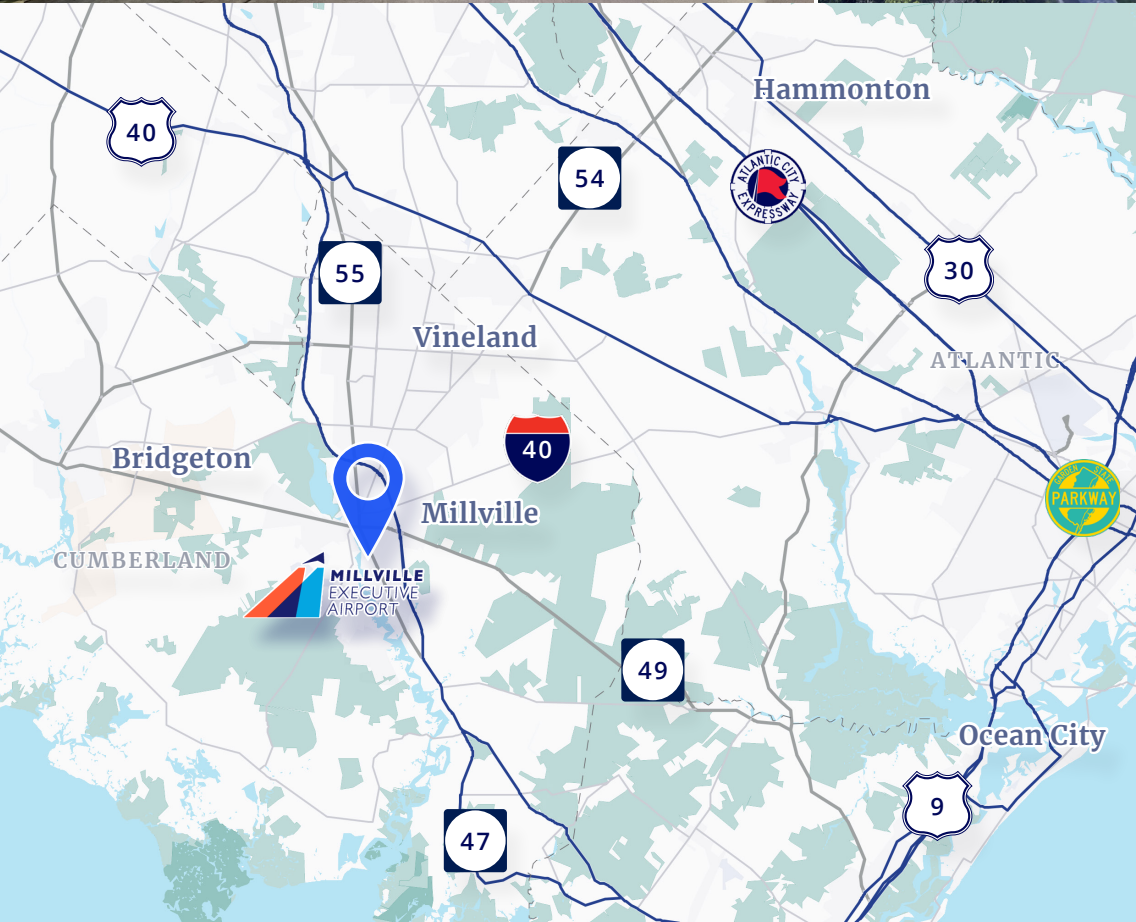

CONTACT

Tony DiDio
Senior Vice President
+1 609 820 5900
tony.didio@colliers.com

Colliers
1317 Route 73, Suite 109
Mount Laurel, NJ 08054
+1 856 234 9300

colliers.com

Drive Times

Millville Airport	3 minutes
U.S. Highway 40	26 minutes
U.S. Highway 9	34 minutes
Atlantic City Expressway	42 minutes