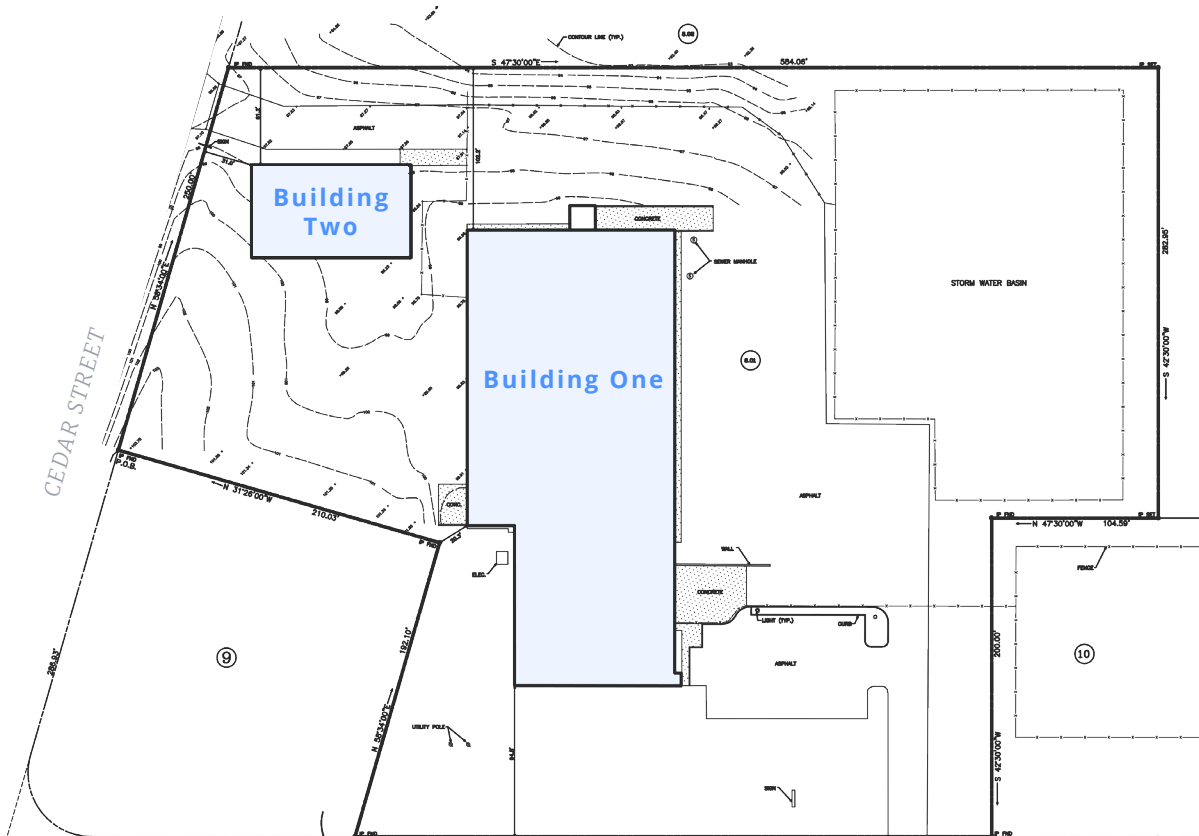

Buildings One + Two