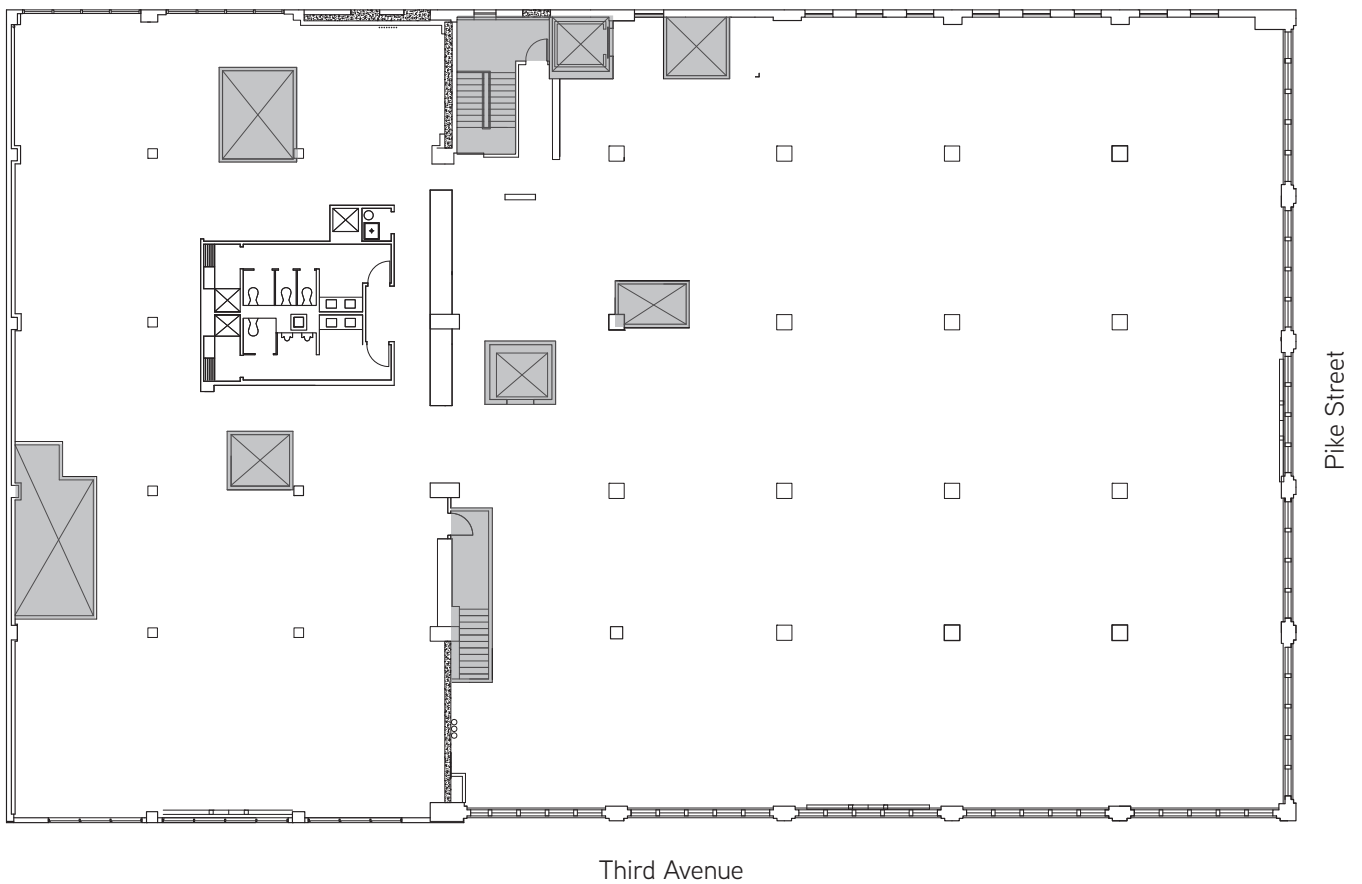

# KRESS BUILDING

1419 3rd Ave, Seattle, WA 98101

3rd Floor  
21,636 RSF

**Connor McClain**  
206.624.7417  
connor.mcclain@colliers.com

**David Abbott**  
206.624.7419  
david.abbott@colliers.com