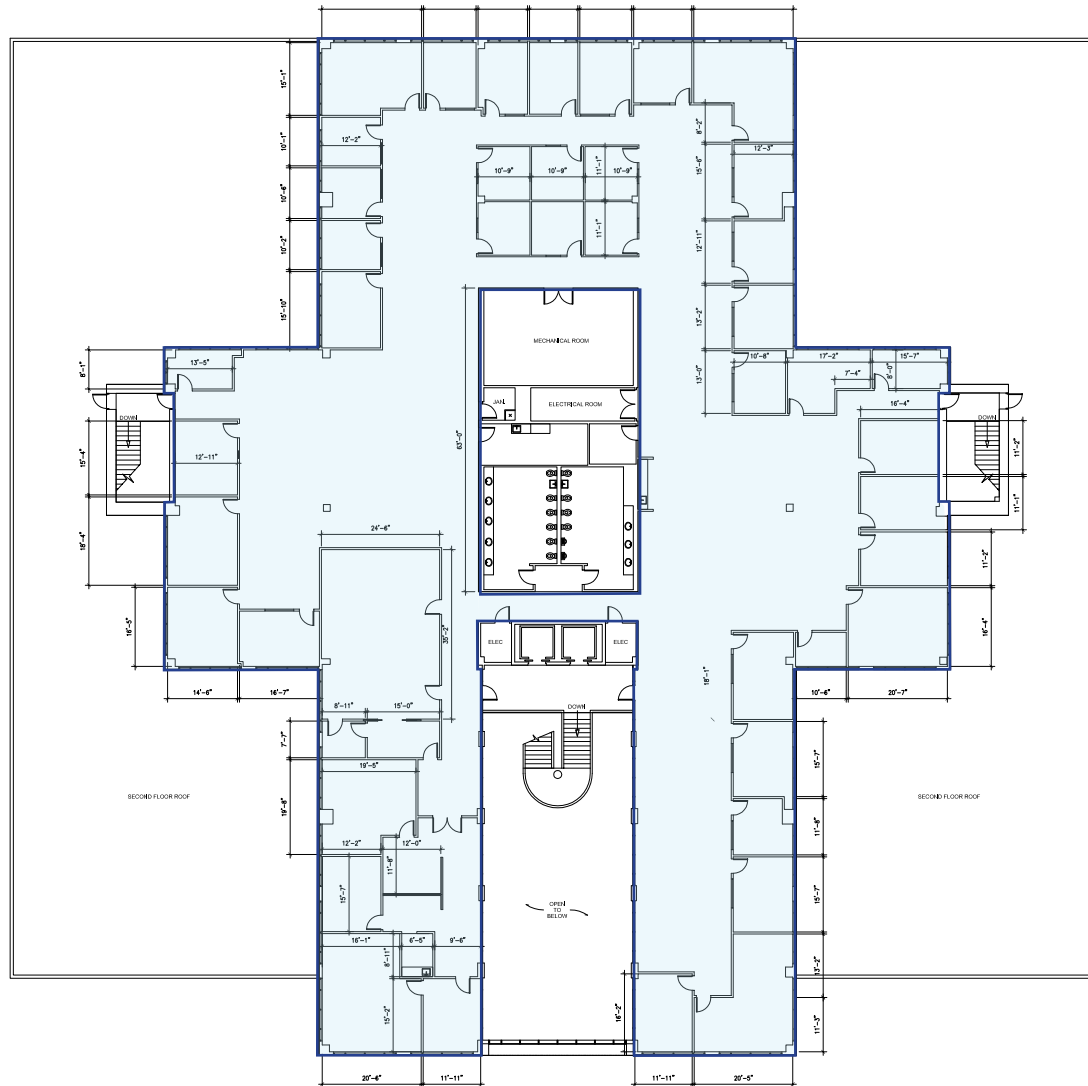

Roosevelt Technology Center - Third Floor

11399 16th Court N. | St. Petersburg, FL 33716

Suite 300
Available
23,438 RSF

Christina Burd
Senior Associate | Office Services
813 771 0554 Direct
christina.burd@colliers.com