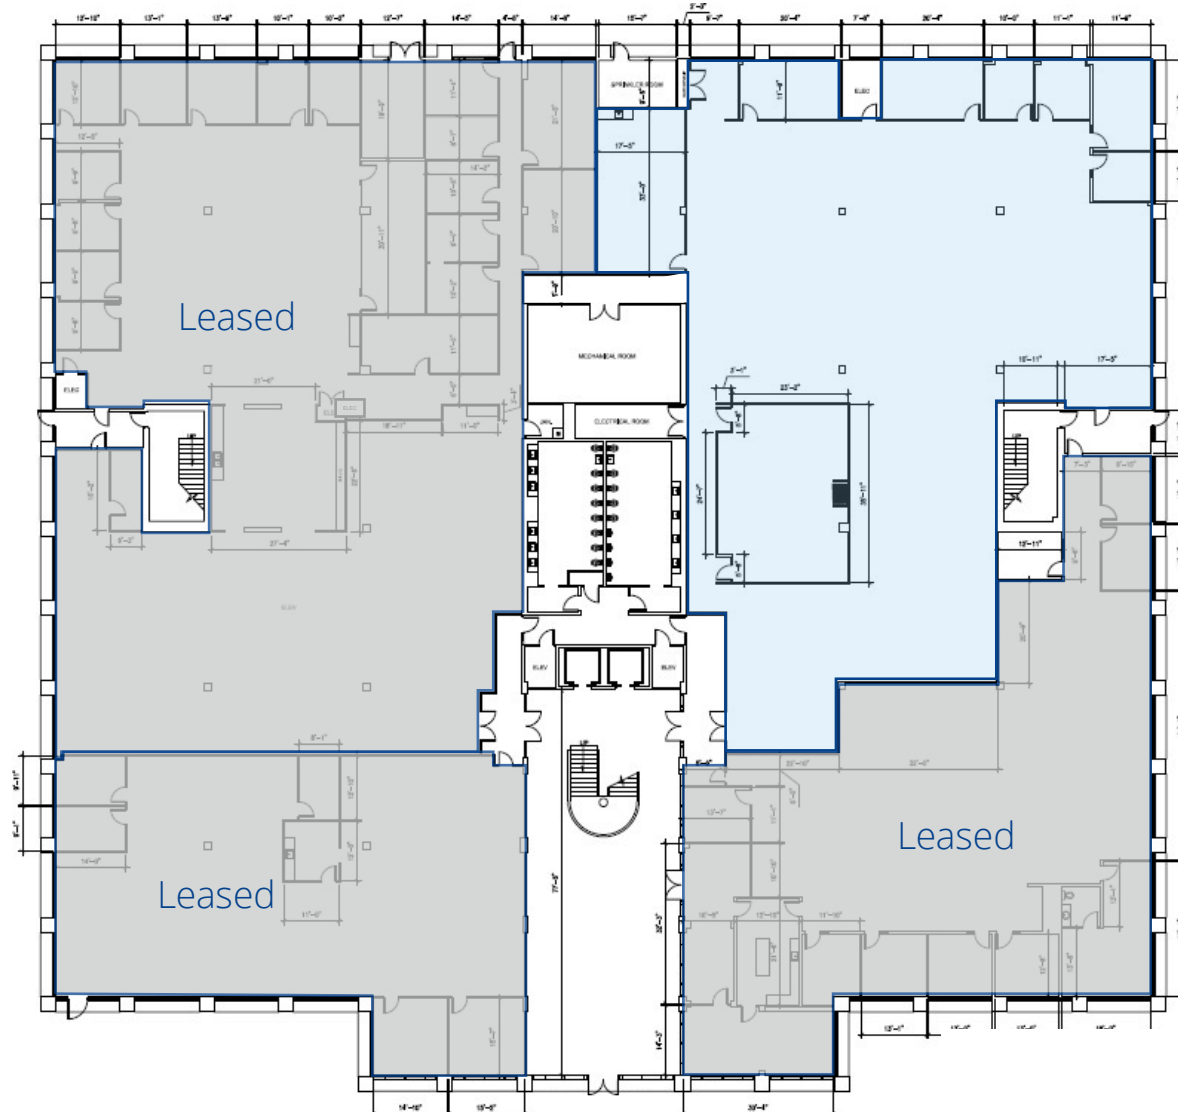

Roosevelt Technology Center - First Floor

11399 16th Court N. | St. Petersburg, FL 33716

Available
12,532 RSF

Christina Burd
Senior Associate | Office Services
813 771 0554 Direct
christina.burd@colliers.com