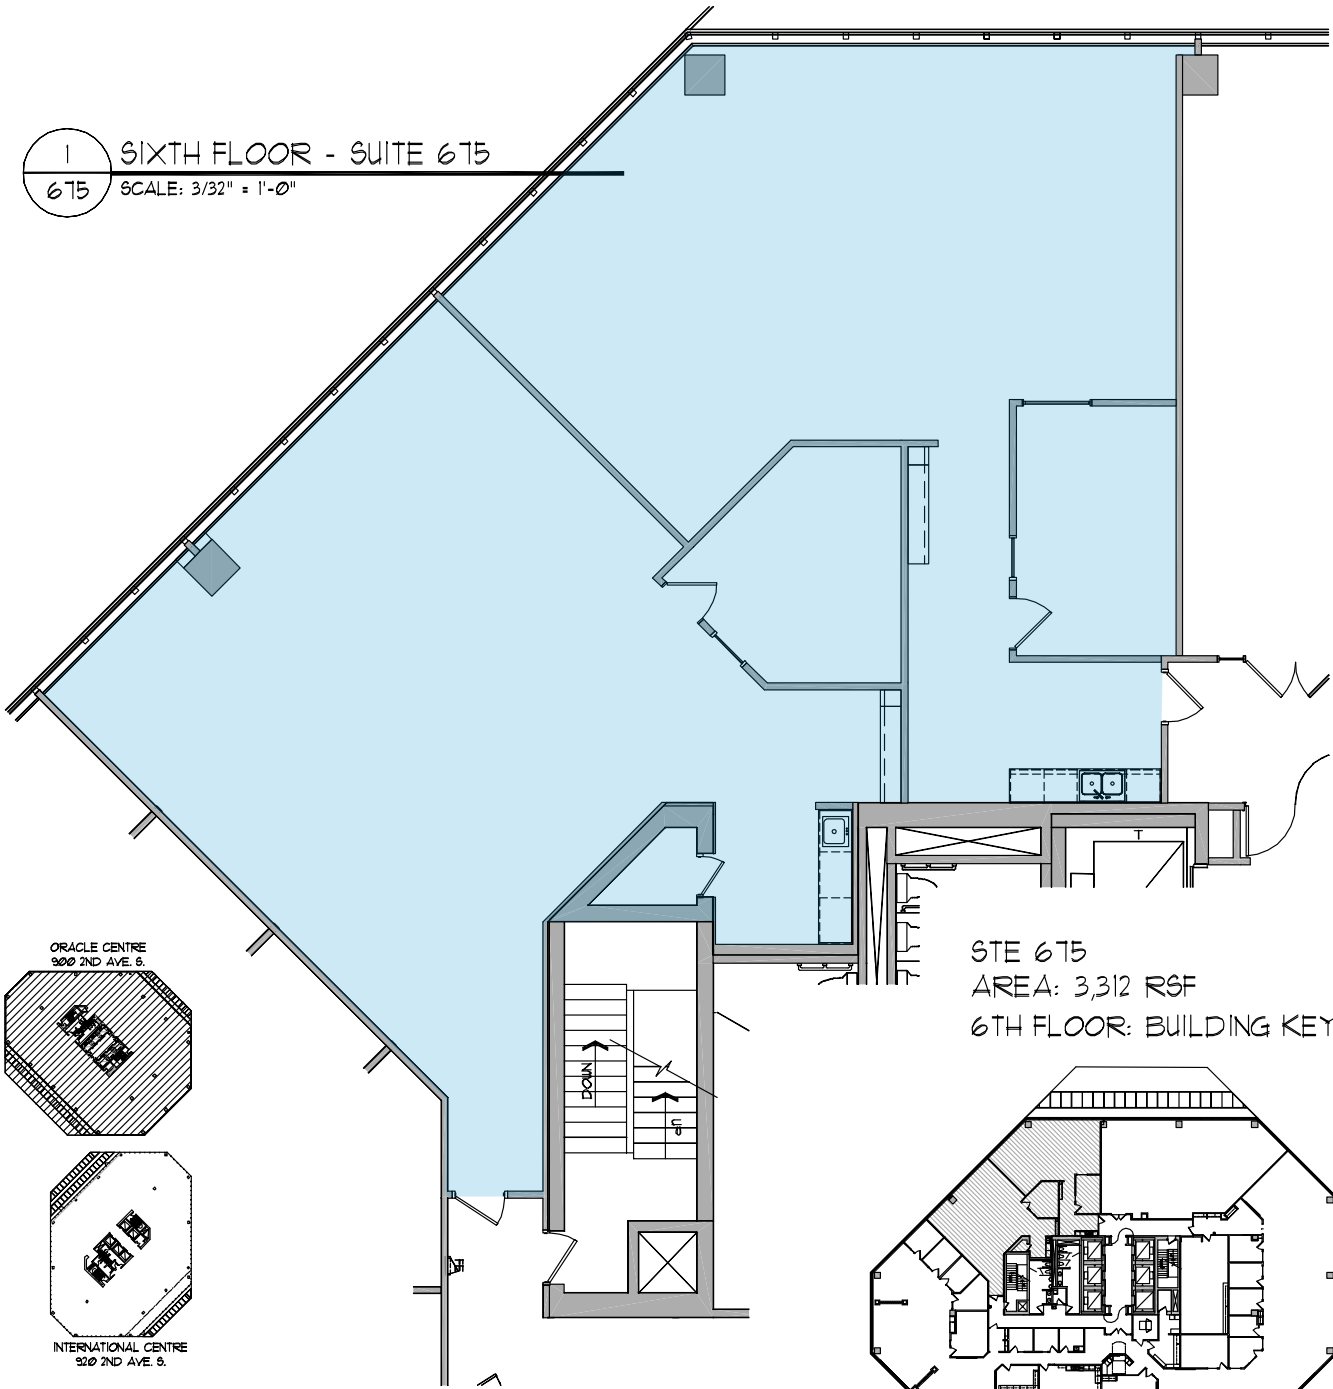

1  
675

SIXTH FLOOR - SUITE 675

SCALE: 3/32" = 1'-0"

STE 675  
AREA: 3,312 RSF  
6TH FLOOR: BUILDING KEY

PLAN  
NORTH

4350 Baker Road - Suite 400  
Minnetonka, MN 55343  
952.897.7874 Fax: 952.897.7740

LOCATION:

ORACLE CENTRE  
FLOOR 6 - SUITE 675  
900 SECOND AVE. SOUTH  
MINNEAPOLIS, MN 55402-3314

SCALE: 3/32"=1'-0"  
JOB: 2016.050.0  
REVISION: DATE  
▲ XXX  
FLOOR NO.: (6) OF 19

DRAWN BY: TGW  
DATE: 07 JULY '16