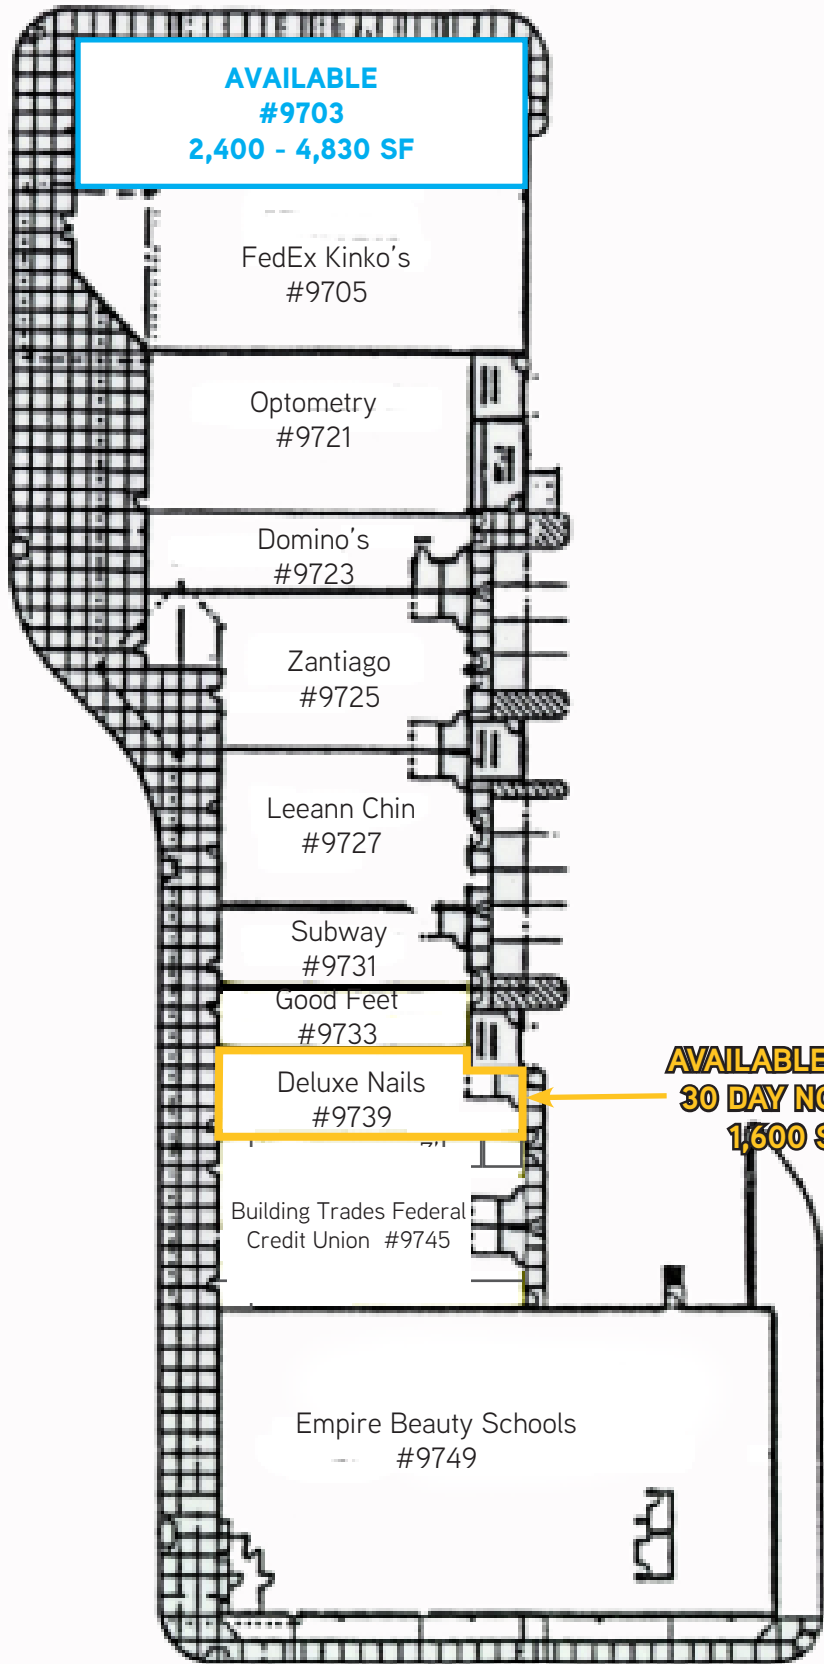

OXBORO PLAZA

LYNDALE AVENUE

**AVAILABLE WITH
30 DAY NOTICE
1,600 SF**

Oxboro Medical Center

98TH STREET