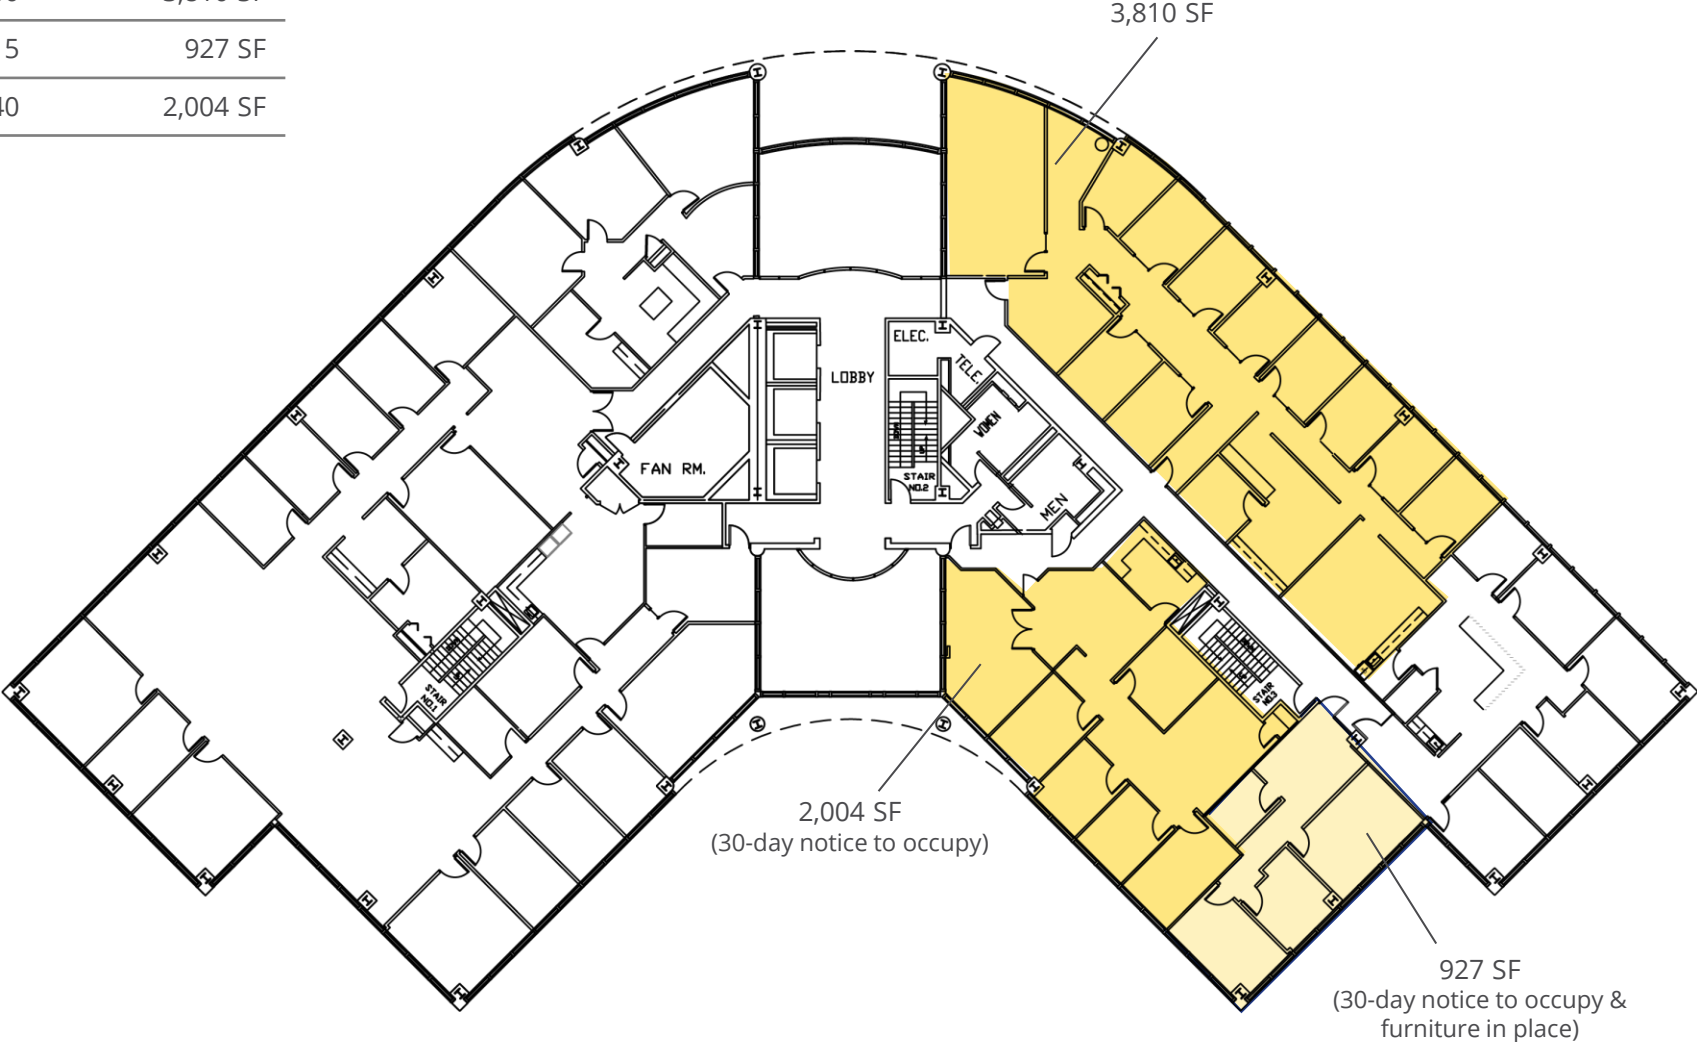

8910 Purdue Road

2nd Floor Plan

Suite 200	3,810 SF
Suite 215	927 SF
Suite 240	2,004 SF

Rich Forslund
+1 317 713 2172
rich.j.forslund@colliers.com

Matt Langfeldt
+1 317 713 2173
matt.langfeldt@colliers.com