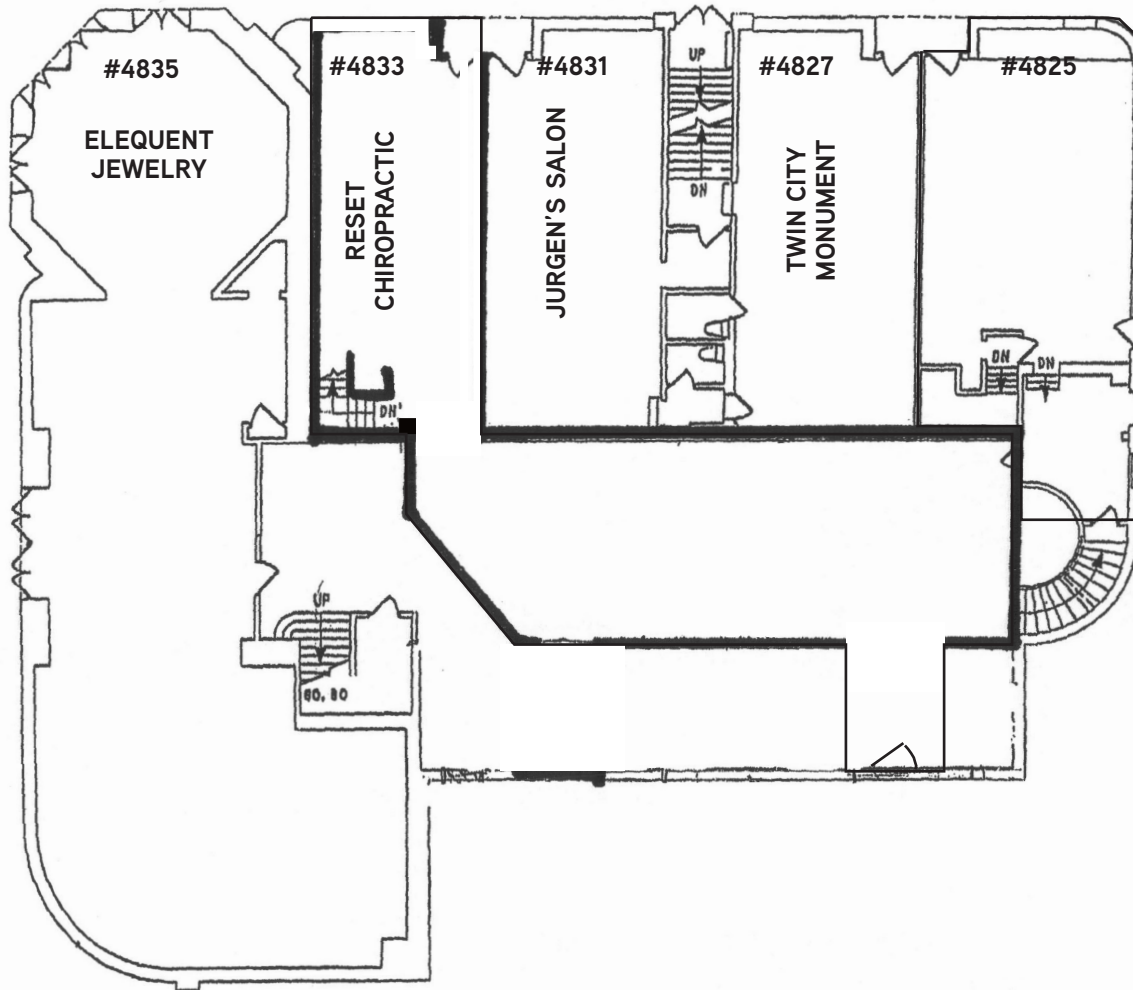

Park Theatre Place > First Floor

4833 MINNETONKA BLVD, ST. LOUIS PARK, MN 55416

MATT ELDER
952 374 5848
matt.elder@colliers.com

STEVE SHEPHERD SIOR
952 897 7864
steve.shepherd@colliers.com

Park Theatre Place > Second Floor