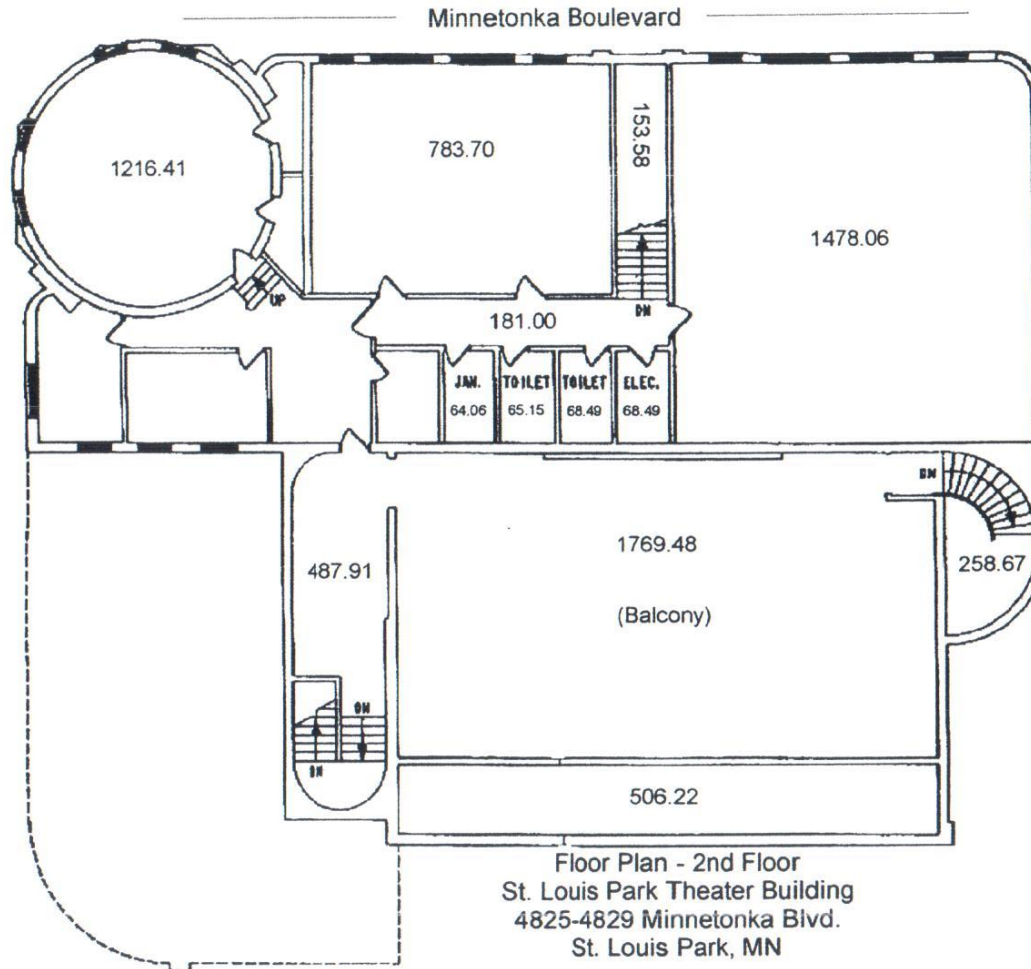

Park Theatre Place > Second Floor

4833 MINNETONKA BLVD, ST. LOUIS PARK, MN 55416

MATT ELDER
952 374 5848
matt.elder@colliers.com

STEVE SHEPHERD SIOR
952 897 7864
steve.shepherd@colliers.com