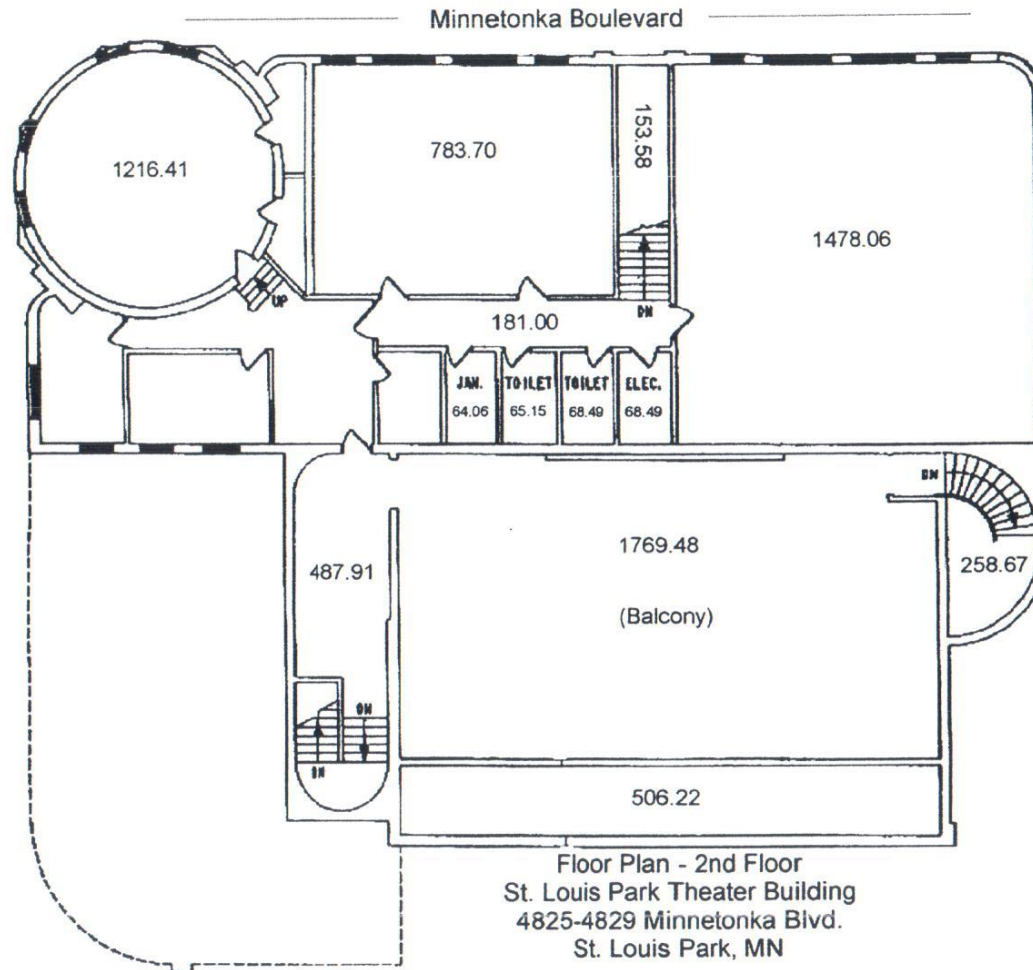

Park Theatre Place > Second Floor

4833 MINNETONKA BLVD, ST. LOUIS PARK, MN 55416

MATT ELDER
952 374 5848
matt.elder@colliers.com

STEVE SHEPHERD SIOR
952 897 7864
steve.shepherd@colliers.com